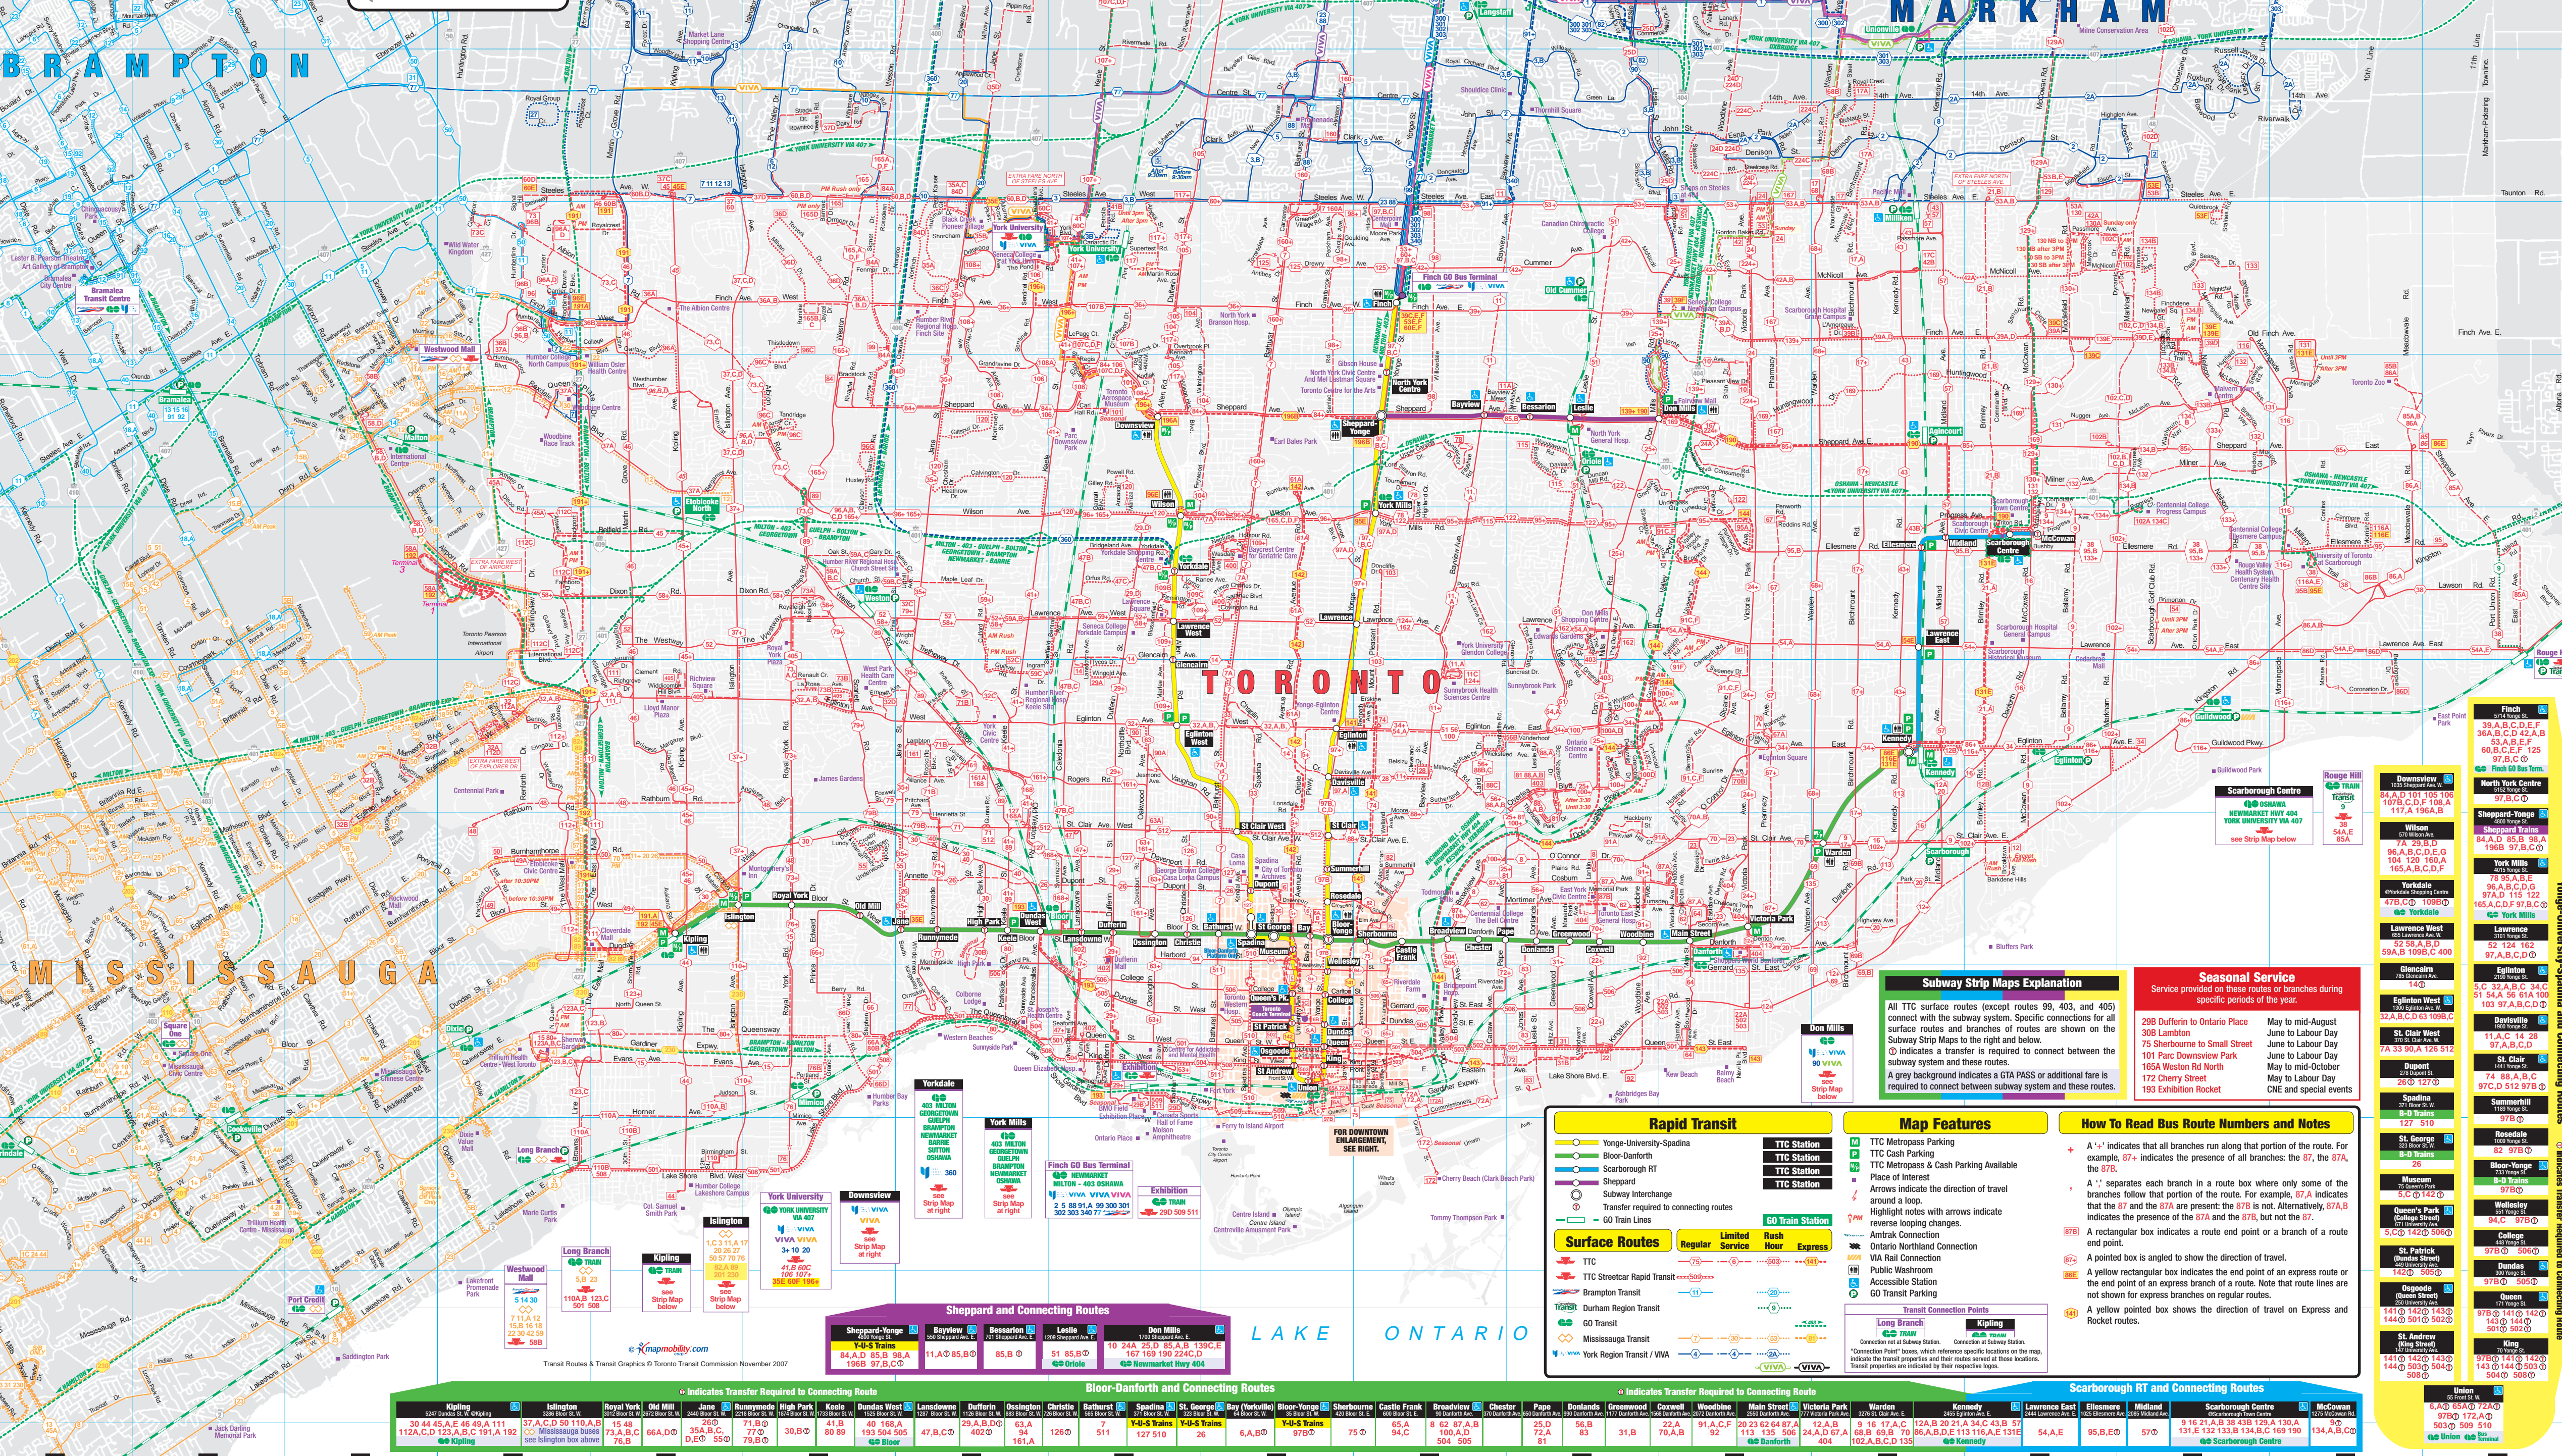

*Not all stops along an accessible route are accessible.
Accessible Buses: Accessible buses now serve many regular TTC routes in Toronto. You will recognize an accessible bus stop by the international wheelchair symbol on the post. You can get on and off accessible buses at designated accessible stops.

Seasonal Service

Service provided on these routes or branches during specific periods of the year.

29B Dufferin to Ontario Place	May to mid-August
30B Lambton	June to Labour Day
75 Shearwater to St. Paul Street	June to Labour Day
101 Parc Downsview Park	May to mid-October
165A Weston Rd North	May to Labour Day
193 Exhibition Rocket	CNE and special events

Rapid Transit

- Yonge-University-Spadina
- Bloor-Danforth
- Scarborough RT
- Subway Interchange
- GO Train Lines

Map Features

- TTC Metropass Parking
- TTC Cash Parking
- TTC Metropass & Cash Parking Available
- Place of Interest
- Arrows indicate the direction of travel around a loop.
- Highlight notes with arrows indicate reverse looping changes.
- Antrak Connection
- Ontario Northland Connection
- VIA Rail Connection
- Accessible Station
- GO Transit Parking

Surface Routes

Regular	Limited Service	Rush Hour	Express
TTC	TTC Streetcar Rapid Transit	Brantford Transit	Durham Transit
GO Transit	Mississauga Transit	York Region Transit / VIVA	

Sheppard and Connecting Routes

Sheppard-Yonge	Bayview	Bessarion	Leslie	Don Mills
84, A, D, E, S, B, A, 196B, 97, B, C, D	11, A, D, 85, B, D	85, B, D	51, 85, B, D	10, 24A, 25, D, 85, A, B, 139C, E
112, C, D, 123, A, B, C, 191, A, 192	71, B, D	77, D	63, A, B, D	1, 2, 5, 8, 91, A, C, F
112, C, D, 123, A, B, C, 191, A, 192	70, B	30, B, D	161, A	127, 129, 130