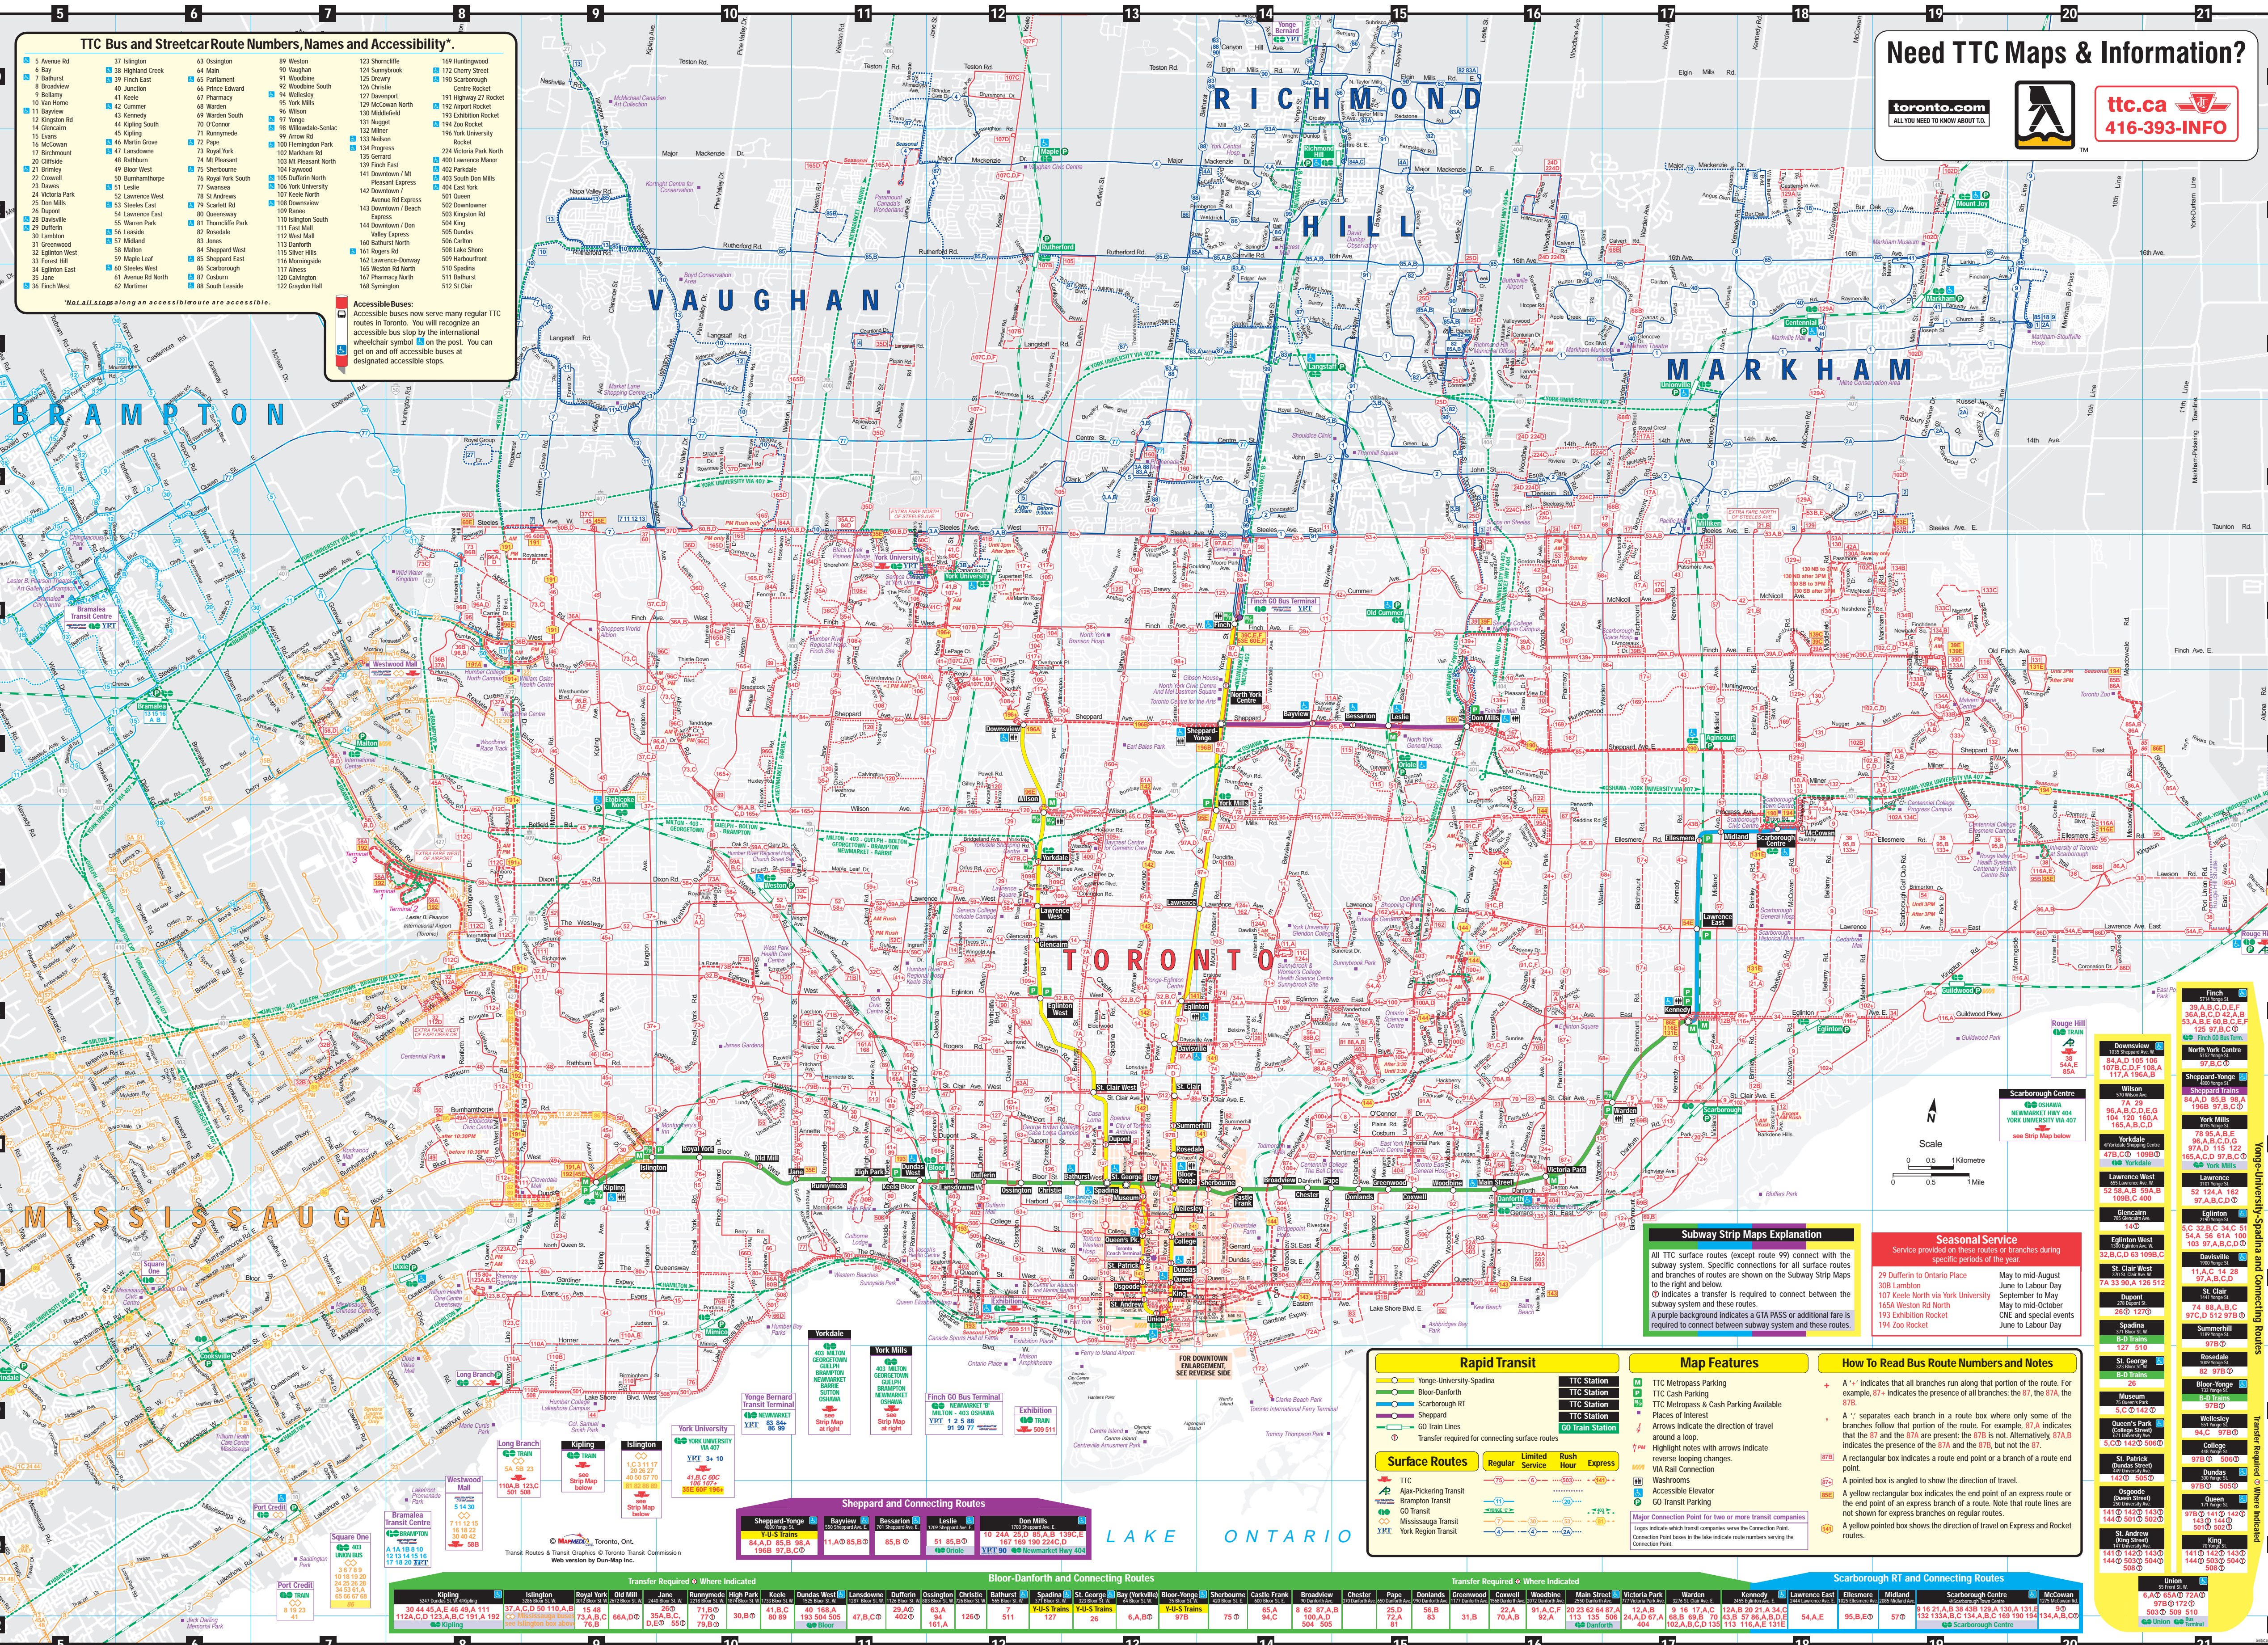

TTC Bus and Streetcar Route Numbers, Names and Accessibility. Table listing route numbers, names, and accessibility status for various routes across the city.

Subway Strip Maps Explanation. All TTC surface routes (except route 99) connect with the subway system. Specific connections for all surface routes and branches of routes are shown on the Subway Strip Maps to the right and below.

Seasonal Service. Service provided on these routes or branches during specific periods of the year. 29 Dufferin to Ontario Place, 107 Keele North via York University, 165A Weston Rd North, 193 Exhibition Rocket, 194 Zoo Rocket.

Rapid Transit. Yonge-University-Spadina, Bloor-Danforth, Scarborough RT, TTC Station, GO Train Station.

How To Read Bus Route Numbers and Notes. A '+' indicates that all branches run along that portion of the route. For example, 87+ indicates the presence of all branches: the 87, the 87A, the 87B.

Transfer Required @ Where Indicated. List of transfer points and routes for various areas like Sheppard and Connecting Routes, Bloor-Danforth and Connecting Routes, Scarborough RT and Connecting Routes.

Transfer Required @ Where Indicated. Summary table of transfer points and routes for various areas including Sheppard and Connecting Routes, Bloor-Danforth and Connecting Routes, Scarborough RT and Connecting Routes, and other regional transit connections.