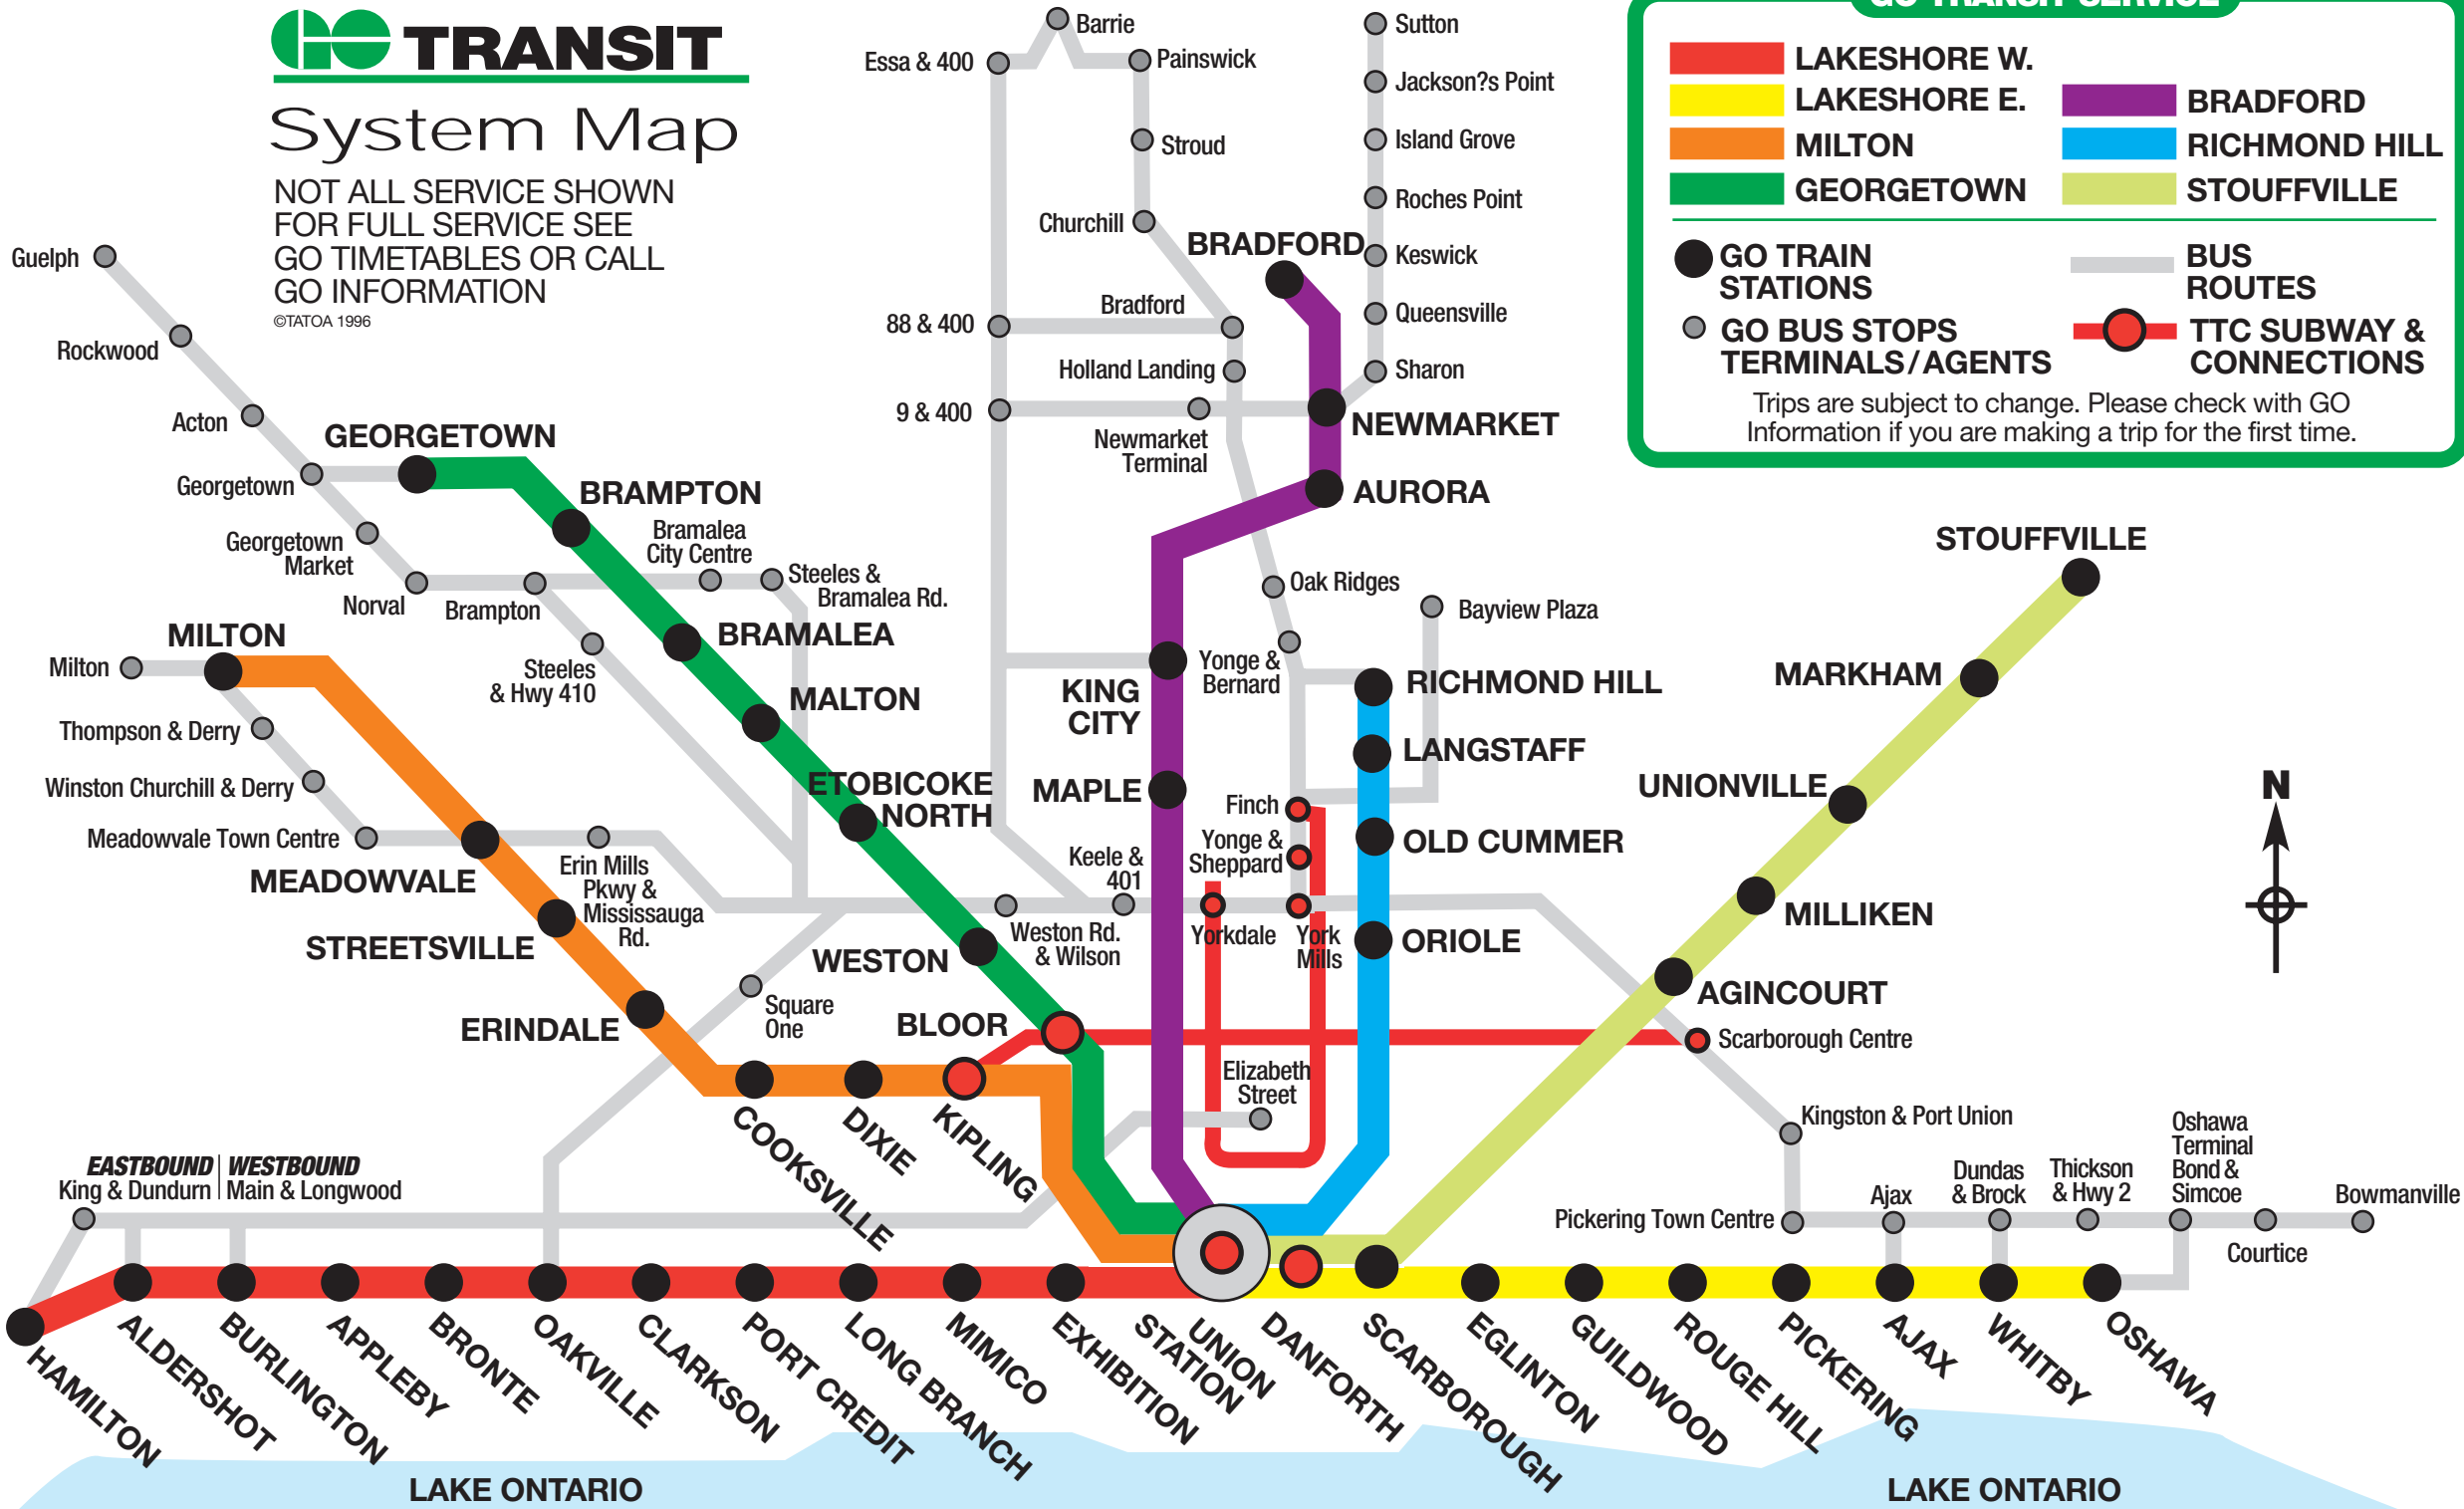

System Map

NOT ALL SERVICE SHOWN
FOR FULL SERVICE SEE
GO TIMETABLES OR CALL
GO INFORMATION

©TATOA 1996

GO TRANSIT SERVICE

LAKESHORE W.	BRADFORD
LAKESHORE E.	RICHMOND HILL
MILTON	STOUFFVILLE
GEORGETOWN	

GO TRAIN STATIONS BUS ROUTES
 GO BUS STOPS TERMINALS/AGENTS TTC SUBWAY & CONNECTIONS

Trips are subject to change. Please check with GO Information if you are making a trip for the first time.

LAKE ONTARIO

LAKE ONTARIO