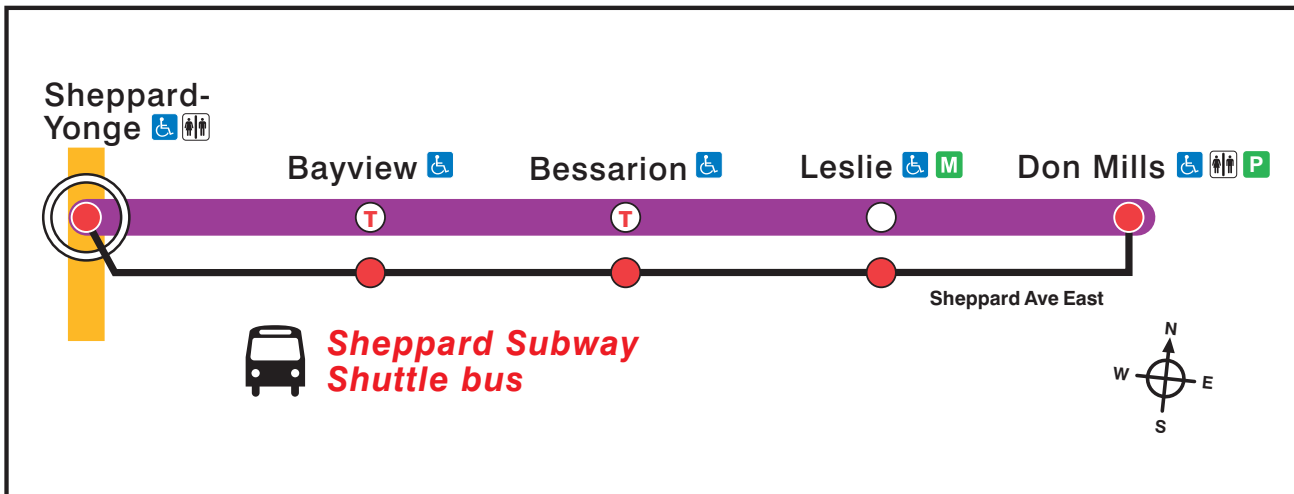

Sheppard Subway Late evening closure

Sunday, Monday and Tuesday
May 4, 5, 6 and May 25, 26, 27.

For scheduled maintenance

**Last train will be approximately
11pm Sunday, Monday & Tuesday.**

**Frequent express bus service between
Sheppard-Yonge and Don Mills Stations**

Stopping at Bayview Avenue, Bessarion Road and Leslie Street

First and last trip times

Last train from Sheppard-Yonge Station	10:50 p.m.
Last train from Don Mills Station	11:01 p.m.
First bus from Sheppard-Yonge Station	10:54 p.m.
Last bus from Sheppard-Yonge Station	2:14 a.m.
First bus from Don Mills Station	11:00 p.m.
Last bus from Don Mills Station	2:25 a.m.