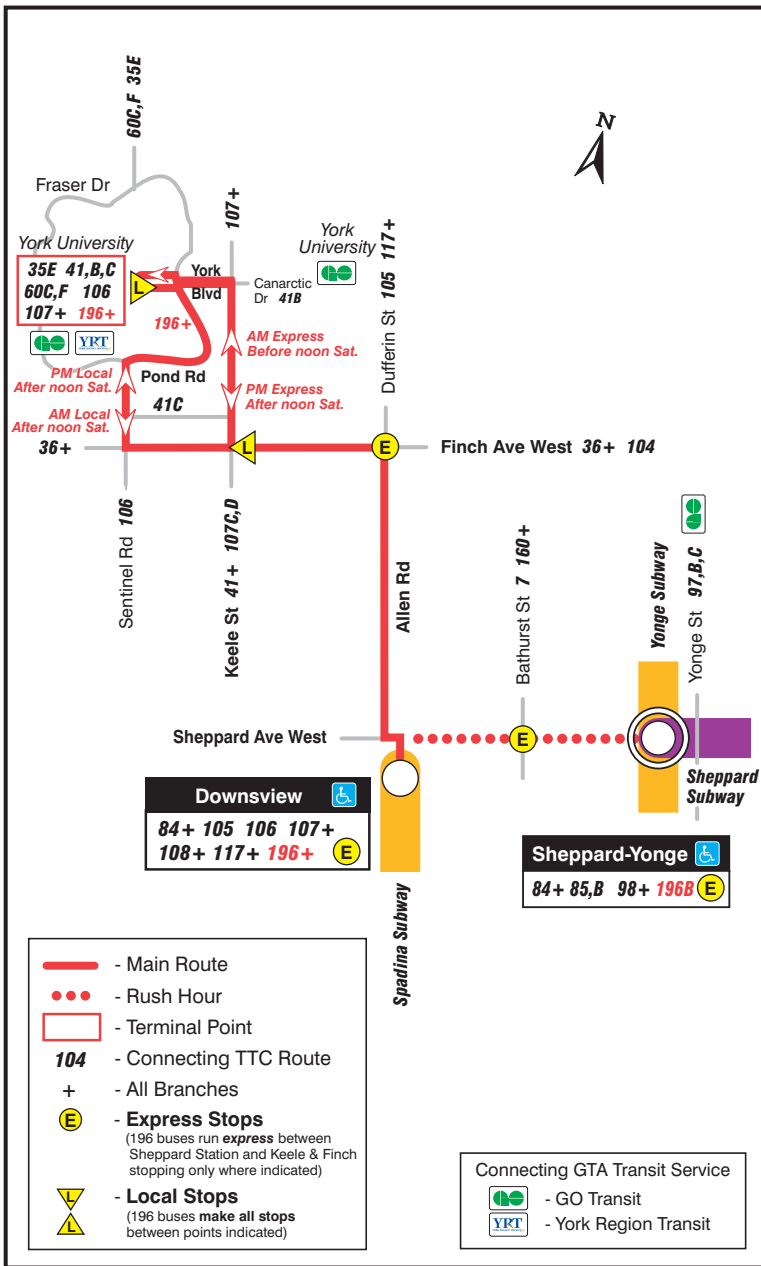

Route on Diversion

196 York University Rocket

Temporary Route Diversion During Concert Wednesday, July 30, 2003

On Wednesday, July 30, during the concert at Downsview Park, it will be necessary to divert buses, due to the large volume of people in the area, around Downsview Station. **Before 8:00 p.m.**, buses will follow the regular routing from York University to Finch & Keele. Buses then run express to Downsview Station diverting via Kennard and Wilson Heights, as shown below.

After 8:00 p.m., buses will follow the regular routing from York University to Keele & Finch then run express to Finch Station. Buses will not serve Downsview Station.

Need TTC Maps & Information?

toronto.com
ALL YOU NEED TO KNOW ABOUT T.O.