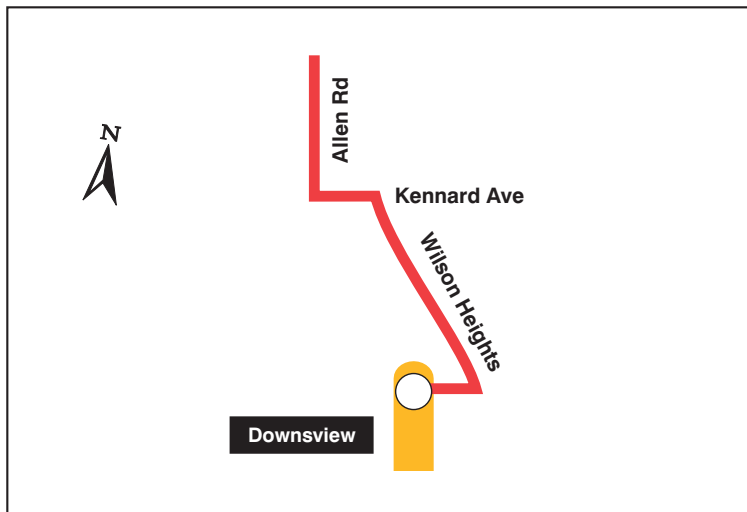

Route on Diversion

196 York University Rocket

Temporary Route Diversion During Concert Wednesday, July 30, 2003

On Wednesday, July 30, during the concert at Downsview Park, it will be necessary to divert buses, due to the large volume of people in the area, around Downsview Station. **Before 8:00 p.m.**, buses will follow the regular routing from York University to Finch & Keele. Buses then run express to Downsview Station diverting via Kennard and Wilson Heights, as shown below.

After 8:00 p.m., buses will follow the regular routing from York University to Keele & Finch then run express to Finch Station. Buses will not serve Downsview Station.

Need TTC Maps & Information?

toronto.com
ALL YOU NEED TO KNOW ABOUT T.O.