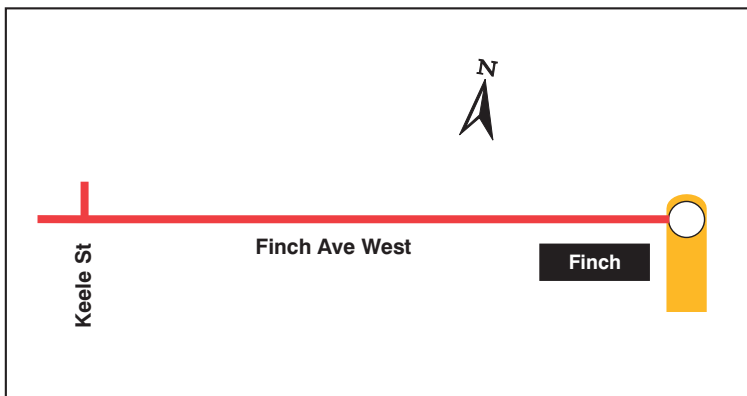

Route on Diversion

196 York University Rocket

Temporary Route Diversion During Concert Wednesday, July 30, 2003

On Wednesday, July 30, during the concert at Downsview Park, it will be necessary to divert buses, due to the large volume of people in the area, around Downsview Station. **Before 8:00 p.m.**, buses will follow the regular routing from York University to Finch & Keele. Buses then run express to Downsview Station diverting via Kennard and Wilson Heights, as shown below.

After 8:00 p.m., buses will follow the regular routing from York University to Keele & Finch then run express to Finch Station. Buses will not serve Downsview Station.

Need TTC Maps & Information?

toronto.com
ALL YOU NEED TO KNOW ABOUT T.O.