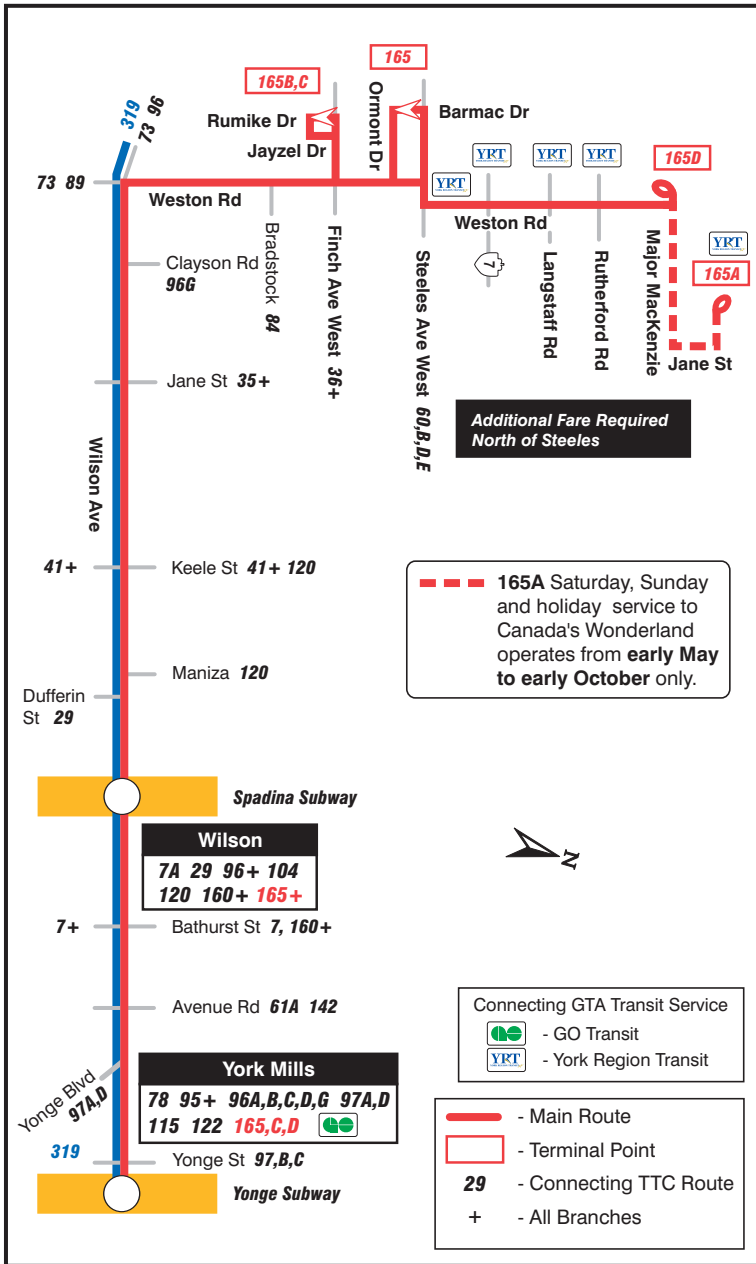

# Route on Diversion

## 165 Weston Rd North

165-CE

### Temporary Route Diversion During Concert Wednesday, July 30, 2003

On Wednesday, July 30, during the concert at Downsview Park, it will be necessary to divert buses, due to the large volume of people in the area, around Wilson Station. **Before 9:00 p.m.**, buses will follow the regular routing east on Wilson Avenue and enter and leave Wilson Station bus platform, both ways via Wilson Heights and Station Service Road, as shown below. Westbound buses will divert via Billy Bishop and Dufferin.

**After 9:00 p.m.**, buses will divert, both ways, via Dufferin, Raneer and Bathurst, as shown below. Buses will not serve Wilson Station.

**Need TTC Maps & Information?**

[toronto.com](http://toronto.com)  
ALL YOU NEED TO KNOW ABOUT T.O.