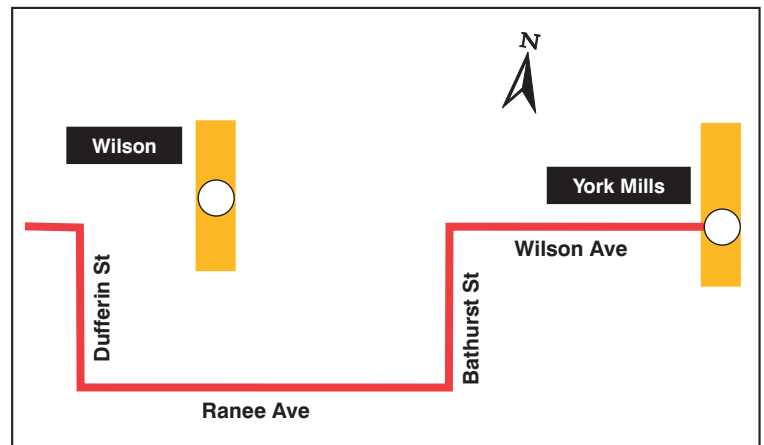

### Temporary Route Diversion During Concert Wednesday, July 30, 2003

On Wednesday, July 30, during the concert at Downsview Park, it will be necessary to divert buses, due to the large volume of people in the area, around Wilson Station. **Before 9:00 p.m.**, buses will follow the regular routing east on Wilson Avenue and enter and leave Wilson Station bus platform, both ways via Wilson Heights and Station Service Road, as shown below. Westbound buses will divert via Billy Bishop and Dufferin.

**After 9:00 p.m.**, buses will divert, both ways, via Dufferin, Raneer and Bathurst, as shown below. Buses will not serve Wilson Station.

**Need TTC Maps & Information?**

[toronto.com](http://toronto.com)  
ALL YOU NEED TO KNOW ABOUT T.O.