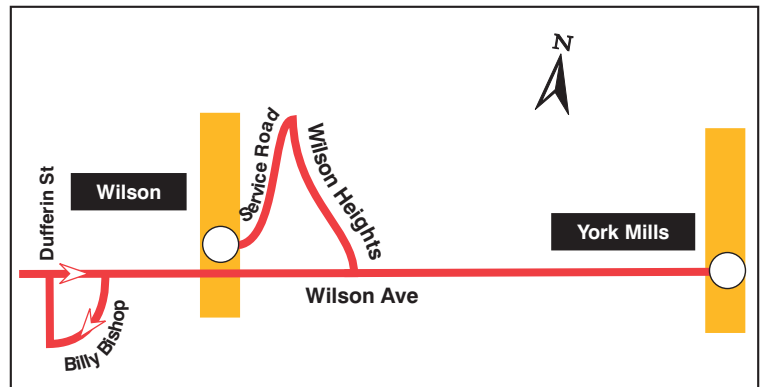

# Route on Diversion

## 165 Weston Rd North

165-CE

### Temporary Route Diversion During Concert Wednesday, July 30, 2003

On Wednesday, July 30, during the concert at Downsview Park, it will be necessary to divert buses, due to the large volume of people in the area, around Wilson Station. **Before 9:00 p.m.**, buses will follow the regular routing east on Wilson Avenue and enter and leave Wilson Station bus platform, both ways via Wilson Heights and Station Service Road, as shown below. Westbound buses will divert via Billy Bishop and Dufferin.

**After 9:00 p.m.**, buses will divert, both ways, via Dufferin, Raneer and Bathurst, as shown below. Buses will not serve Wilson Station.

**Need TTC Maps & Information?**

[toronto.com](http://toronto.com)  
ALL YOU NEED TO KNOW ABOUT T.O.