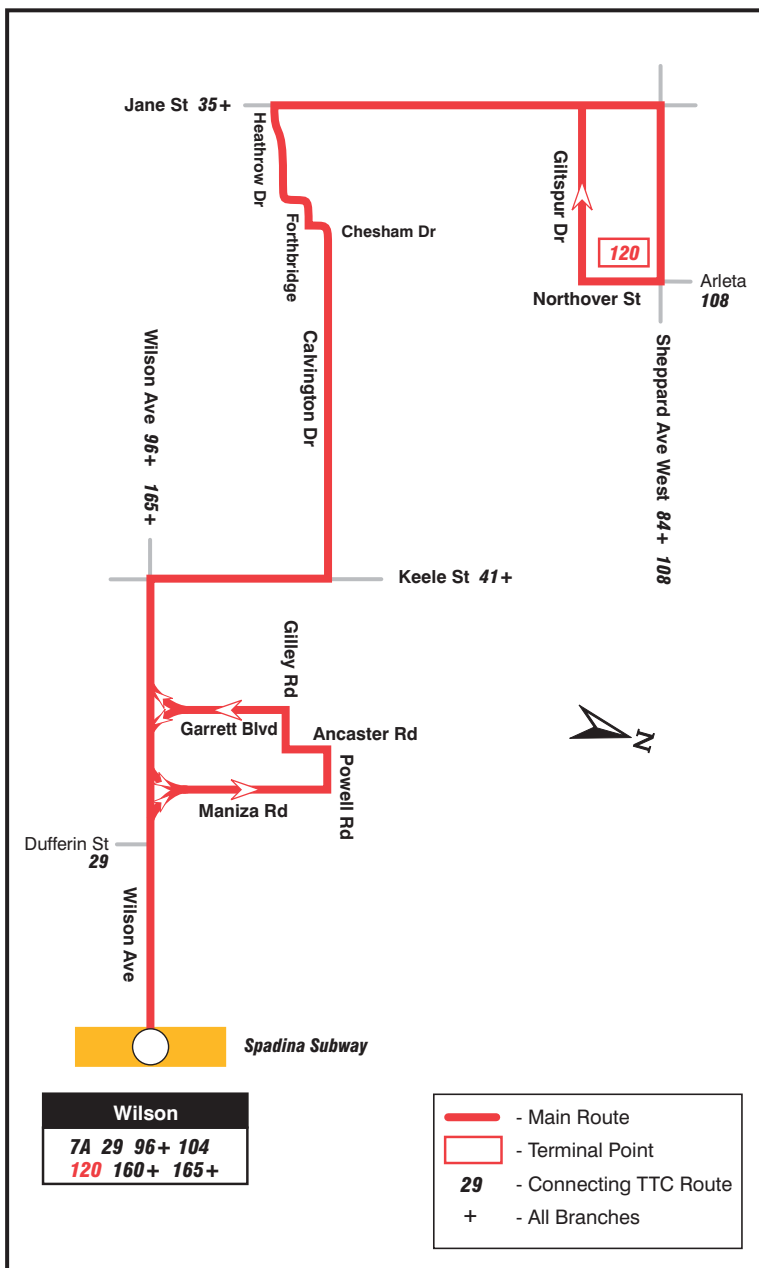

Route on Diversion

120 Calvington

Temporary Route Diversion During Concert Wednesday, July 30, 2003

On Wednesday, July 30, during the concert at Downsview Park, it may be necessary to divert buses, due to the large volume of people in the area around Wilson Station. Buses will follow the regular routing east on Wilson Avenue and enter and leave Wilson Station bus platform, both ways via Wilson Heights and Station Service Road, as shown below. Westbound buses will divert via west on Wilson, south on Billy Bishop and north on Dufferin.

120-CE

Need TTC Maps & Information?

toronto.com
ALL YOU NEED TO KNOW ABOUT T.O.

ttc.ca
416-393-INFO