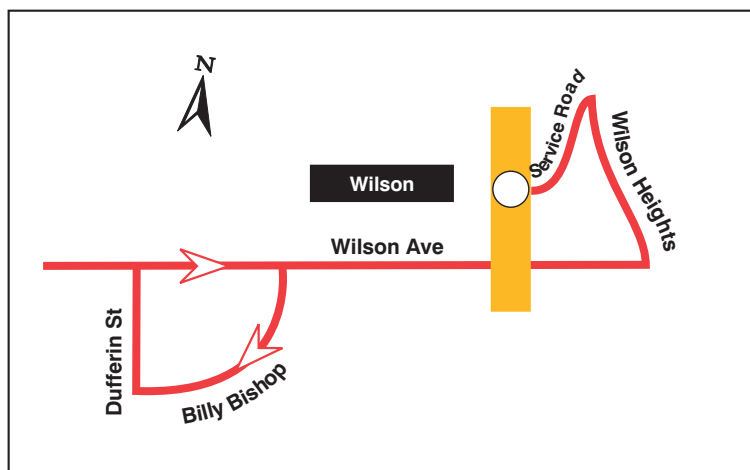

Need TTC Maps & Information?

toronto.com
ALL YOU NEED TO KNOW ABOUT T.O.

ttc.ca
416-393-INFO