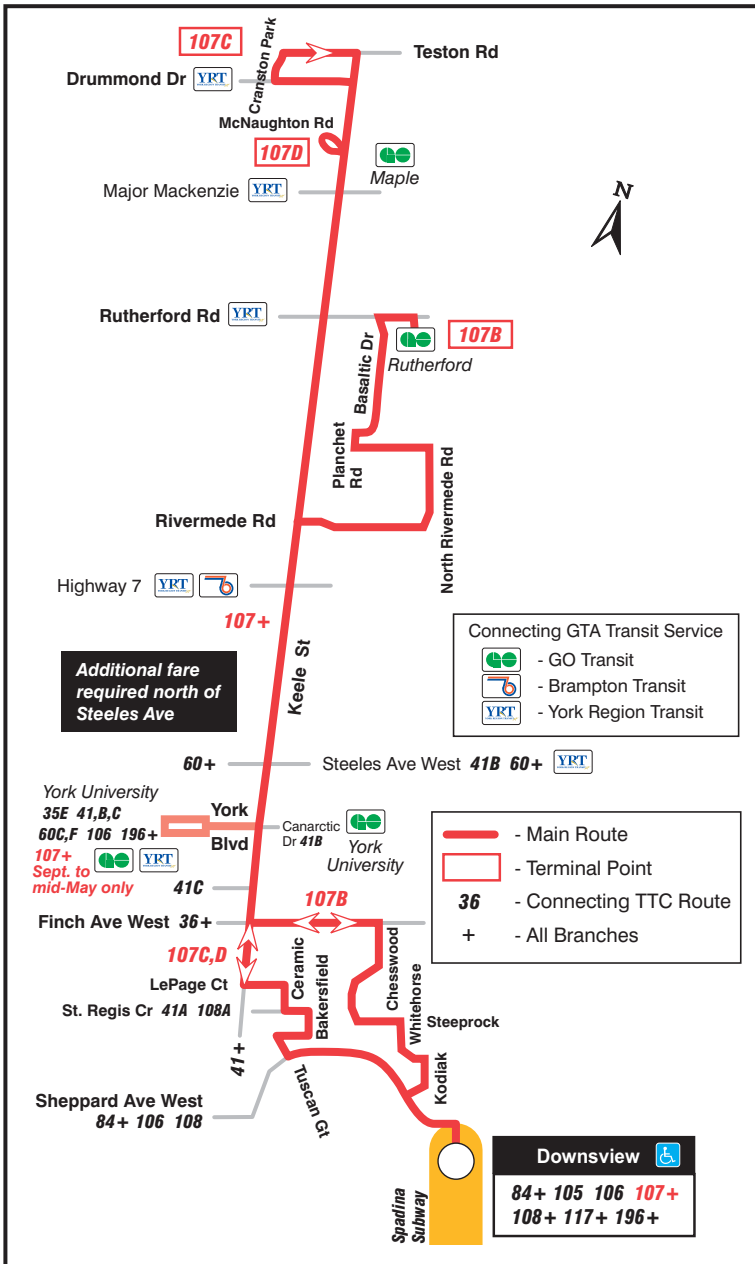

# Route on Diversion

## Temporary Route Diversion During Concert Wednesday, July 30, 2003

On Wednesday, July 30, during the concert at Downsview Park, it will be necessary to divert buses, due to the large volume of people in the area, away from Downsview Station. **Before 8:00 p.m.**, buses will follow the regular routing from Keele & Teston to Chesswood Drive and then divert, both ways, via Chesswood, Steeprock, Allen, Kennard, Wilson Heights, and Sheppard to Downsview Station, as shown below.

**After 8:00 p.m.**, buses will follow the regular routing from Teston and Keele to Sheppard & Keele and then divert, both ways, via Keele and Finch Avenue to Finch Station, as shown below. Buses will not serve Downsview Station.

Need TTC Maps & Information?

ALL YOU NEED TO KNOW ABOUT T.O.
 

**416-393-INFO**