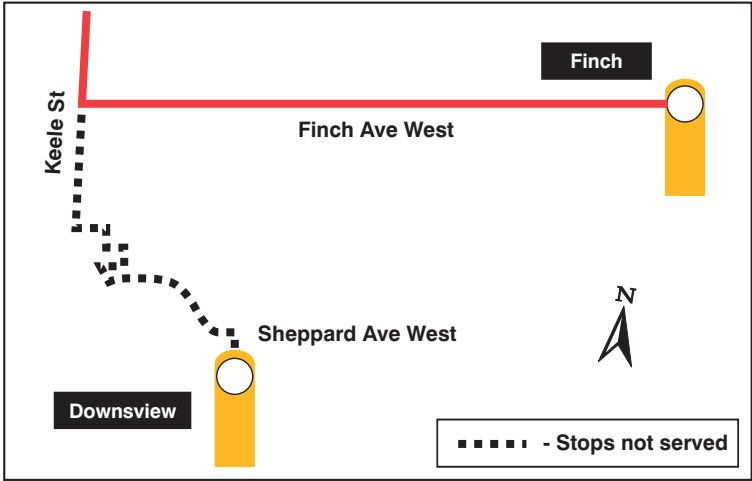

# Route on Diversion

# 107 Keele North

## Temporary Route Diversion During Concert Wednesday, July 30, 2003

On Wednesday, July 30, during the concert at Downsview Park, it will be necessary to divert buses, due to the large volume of people in the area, away from Downsview Station. **Before 8:00 p.m.**, buses will follow the regular routing from Keele & Teston to Chesswood Drive and then divert, both ways, via Chesswood, Steeprock, Allen, Kennard, Wilson Heights, and Sheppard to Downsview Station, as shown below.

**After 8:00 p.m.**, buses will follow the regular routing from Teston and Keele to Sheppard & Keele and then divert, both ways, via Keele and Finch Avenue to Finch Station, as shown below. Buses will not serve Downsview Station.