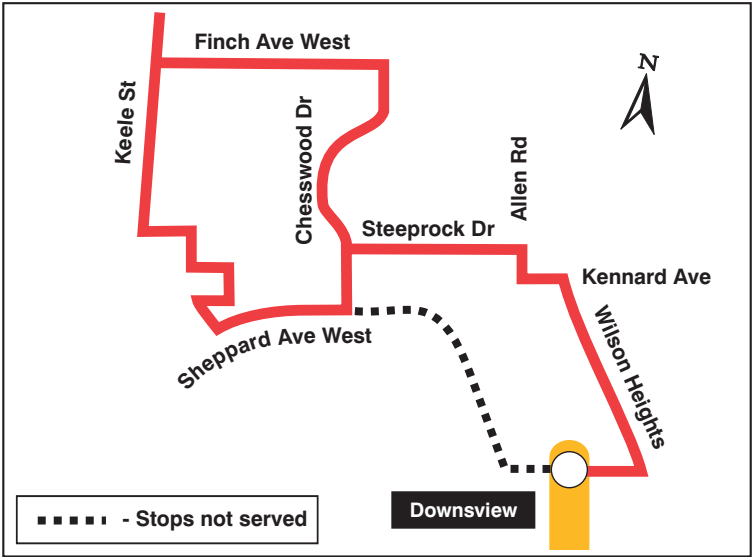

# Route on Diversion

# 107 Keele North

## Temporary Route Diversion During Concert Wednesday, July 30, 2003

On Wednesday, July 30, during the concert at Downsview Park, it will be necessary to divert buses, due to the large volume of people in the area, away from Downsview Station. **Before 8:00 p.m.**, buses will follow the regular routing from Keele & Teston to Chesswood Drive and then divert, both ways, via Chesswood, Steeprock, Allen, Kennard, Wilson Heights, and Sheppard to Downsview Station, as shown below.

**After 8:00 p.m.**, buses will follow the regular routing from Teston and Keele to Sheppard & Keele and then divert, both ways, via Keele and Finch Avenue to Finch Station, as shown below. Buses will not serve Downsview Station.