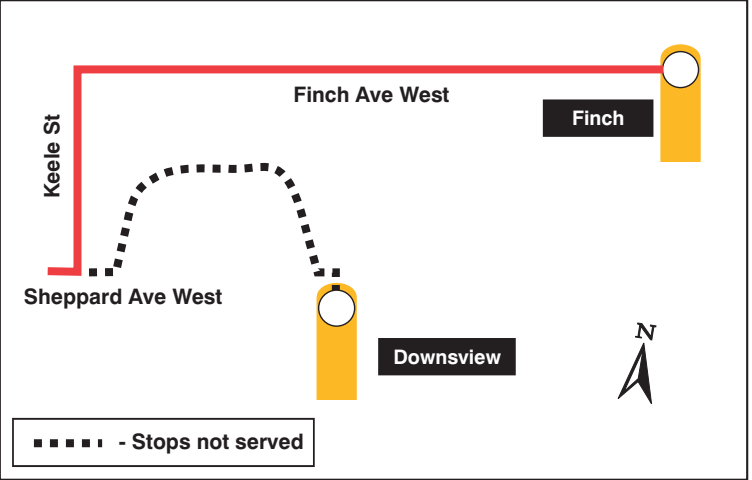

Route on Diversion

106 York University

Temporary Route Diversion During Concert Wednesday, July 30, 2003

On Wednesday, July 30, during the concert at Downsview Park, it will be necessary to divert buses, due to the large volume of people in the area, away from Downsview Station. **Before 8:00 p.m.**, buses will follow the regular routing from York University to Sheppard & Chesswood and then divert via north on Chesswood east on Steeprock, south on Allen, east Kennard, south on Wilson Heights, west on Sheppard to Downsview Station, as shown below.

After 8:00 p.m., buses will follow the regular routing from York University to Sheppard & Keele and then divert, both ways, via Keele and Finch to Finch Station, as shown below. Buses will not serve Downsview Station.

Need TTC Maps & Information?