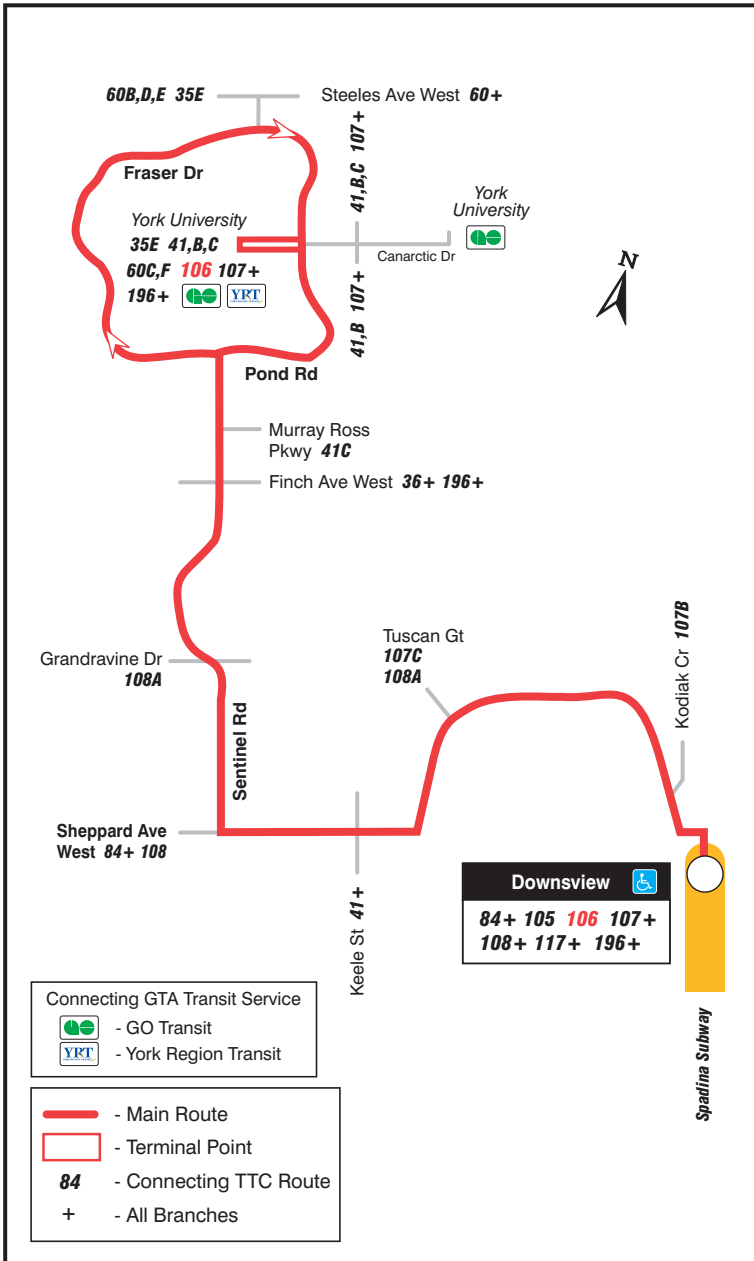

Route on Diversion

106 York University

Temporary Route Diversion During Concert Wednesday, July 30, 2003

On Wednesday, July 30, during the concert at Downsview Park, it will be necessary to divert buses, due to the large volume of people in the area, away from Downsview Station. **Before 8:00 p.m.**, buses will follow the regular routing from York University to Sheppard & Chesswood and then divert via north on Chesswood east on Steeprock, south on Allen, east Kennard, south on Wilson Heights, west on Sheppard to Downsview Station, as shown below.

After 8:00 p.m., buses will follow the regular routing from York University to Sheppard & Keele and then divert, both ways, via Keele and Finch to Finch Station, as shown below. Buses will not serve Downsview Station.

Need TTC Maps & Information?