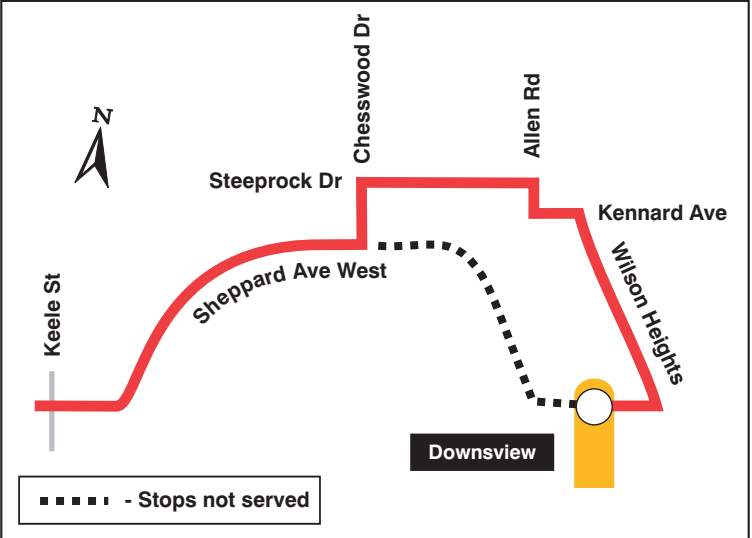

Route on Diversion

106 York University

Temporary Route Diversion During Concert Wednesday, July 30, 2003

On Wednesday, July 30, during the concert at Downsview Park, it will be necessary to divert buses, due to the large volume of people in the area, away from Downsview Station. **Before 8:00 p.m.**, buses will follow the regular routing from York University to Sheppard & Chesswood and then divert via north on Chesswood east on Steeprock, south on Allen, east Kennard, south on Wilson Heights, west on Sheppard to Downsview Station, as shown below.

After 8:00 p.m., buses will follow the regular routing from York University to Sheppard & Keele and then divert, both ways, via Keele and Finch to Finch Station, as shown below. Buses will not serve Downsview Station.

Need TTC Maps & Information?