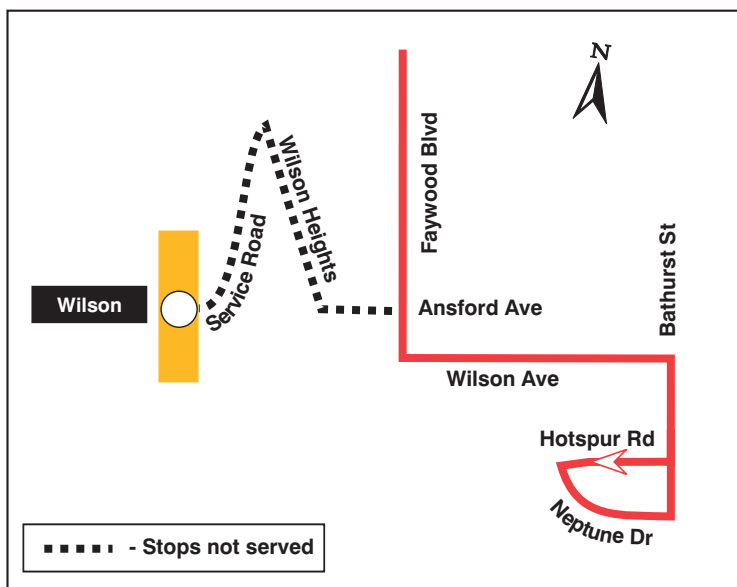

Route on Diversion

104 Faywood

104-CE

Temporary Route Diversion During Concert Wednesday, July 30, 2003

On Wednesday, July 30, during the concert at Downsview Park, it will be necessary to divert buses, due to the large volume of people in the area, around Wilson Station. **After 9:00 p.m.**, buses will follow the regular routing from Finch and Wilmington to Wilson Avenue, then divert via east on Wilson and south on Bathurst, looping via west on Hotspur and south and east on Neptune, as shown below. Buses will not serve Wilson Station.