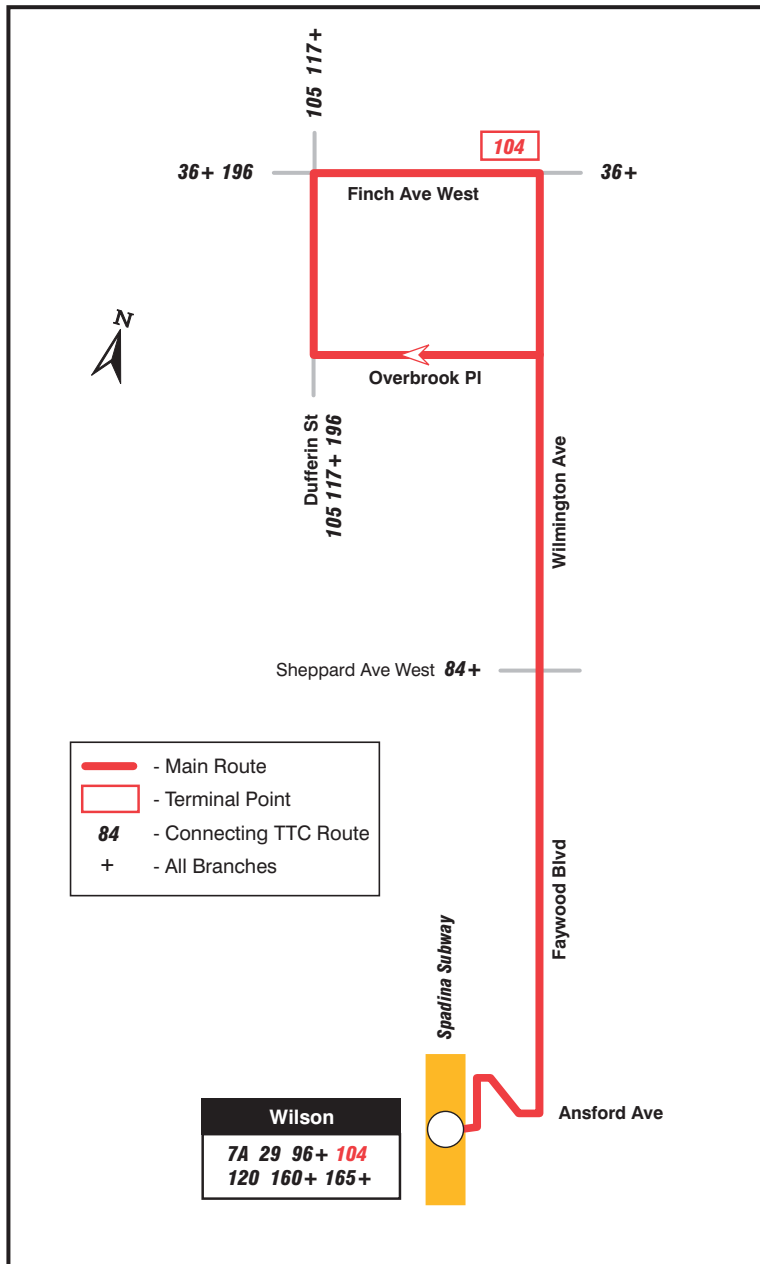

Route on Diversion

104 Faywood

104-CE

Temporary Route Diversion During Concert Wednesday, July 30, 2003

On Wednesday, July 30, during the concert at Downsview Park, it will be necessary to divert buses, due to the large volume of people in the area, around Wilson Station. **After 9:00 p.m.**, buses will follow the regular routing from Finch and Wilmington to Wilson Avenue, then divert via east on Wilson and south on Bathurst, looping via west on Hotspur and south and east on Neptune, as shown below. Buses will not serve Wilson Station.

Need TTC Maps & Information?

toronto.com
ALL YOU NEED TO KNOW ABOUT T.O.

ttc.ca
416-393-INFO