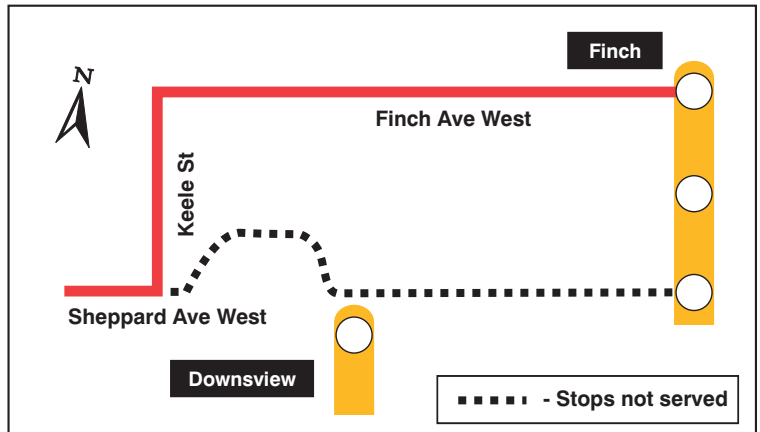

Route on Diversion

84 Sheppard West

Temporary Route Diversion During Concert Wednesday, July 30, 2003

On Wednesday, July 30, during the concert at Downsview Park, it will be necessary to divert buses, due to the large volume of people in the area, away from Downsview Station. **Before 8:00 p.m.**, buses will follow the regular routing from Weston Road to Chesswood & Sheppard and then divert, via north on Chesswood east on Steeprock, south on Allen, east Kennard, south on Wilson Heights, west on Sheppard to Downsview Station, as shown below. Westbound buses will run via Sheppard Avenue.

After 8:00 p.m., Buses will divert to Finch subway station, both ways via Keele and Finch, as shown below. Buses will not serve Downsview Station.

Need TTC Maps & Information?

84-BK