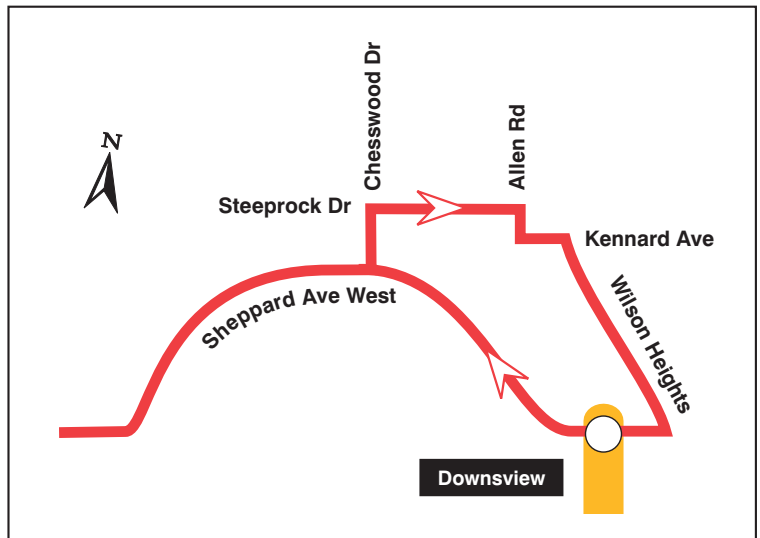

Route on Diversion

84 Sheppard West

Temporary Route Diversion During Concert Wednesday, July 30, 2003

On Wednesday, July 30, during the concert at Downsview Park, it will be necessary to divert buses, due to the large volume of people in the area, away from Downsview Station. **Before 8:00 p.m.**, buses will follow the regular routing from Weston Road to Chesswood & Sheppard and then divert, via north on Chesswood east on Steeprock, south on Allen, east Kennard, south on Wilson Heights, west on Sheppard to Downsview Station, as shown below. Westbound buses will run via Sheppard Avenue.

After 8:00 p.m., Buses will divert to Finch subway station, both ways via Keele and Finch, as shown below. Buses will not serve Downsview Station.

Need TTC Maps & Information?

84-BK