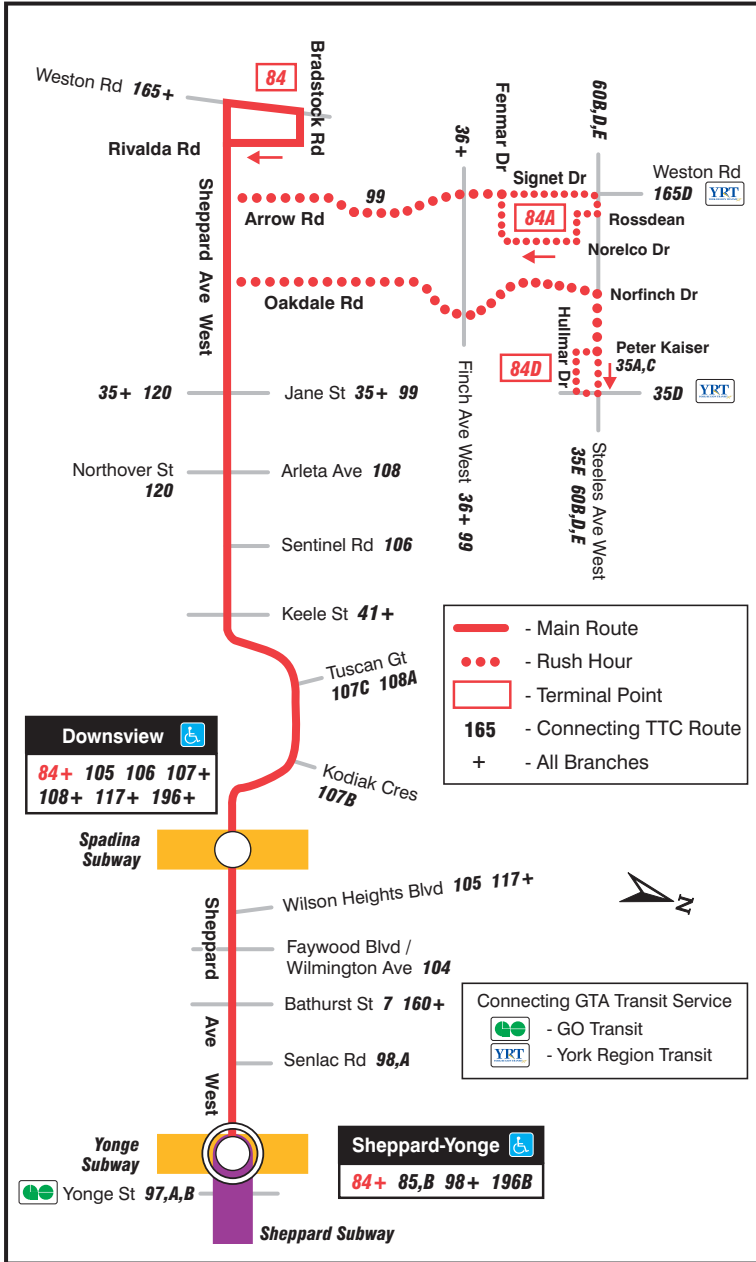

Route on Diversion

84 Sheppard West

Temporary Route Diversion During Concert Wednesday, July 30, 2003

On Wednesday, July 30, during the concert at Downsview Park, it will be necessary to divert buses, due to the large volume of people in the area, away from Downsview Station. **Before 8:00 p.m.**, buses will follow the regular routing from Weston Road to Chesswood & Sheppard and then divert, via north on Chesswood east on Steeprock, south on Allen, east Kennard, south on Wilson Heights, west on Sheppard to Downsview Station, as shown below. Westbound buses will run via Sheppard Avenue.

After 8:00 p.m., Buses will divert to Finch subway station, both ways via Keele and Finch, as shown below. Buses will not serve Downsview Station.

Need TTC Maps & Information?

84-BK