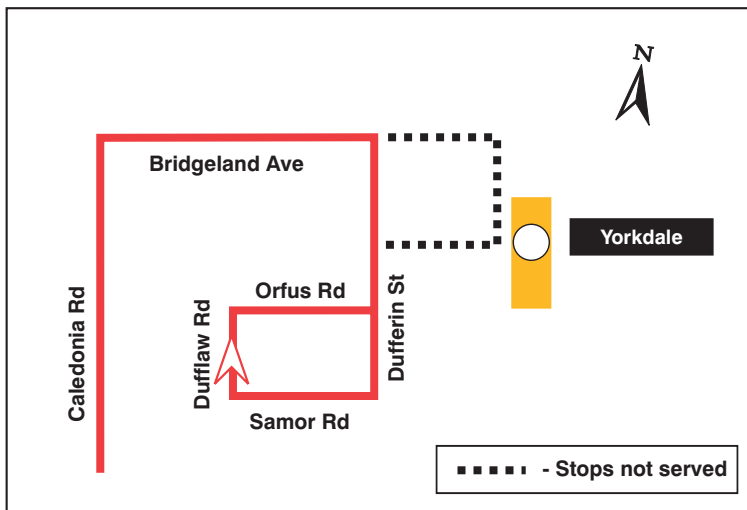

# Route on Diversion

## 47 Lansdowne

47-CE

### Temporary Route Diversion During Concert Wednesday, July 30, 2003

On Wednesday, July 30, during the concert at Downsview Park, it will be necessary to divert buses due to the large volume of people in the area away from Yorkdale Station. **After 9:00 p.m.**, buses will follow the regular routing from Queen & Lansdowne to Bridgeland & Dufferin and then divert via south on Dufferin, west on Samor, north on Dufflaw and east on Orfus, as shown below. Buses will not serve Yorkdale Station.

Need TTC Maps & Information?