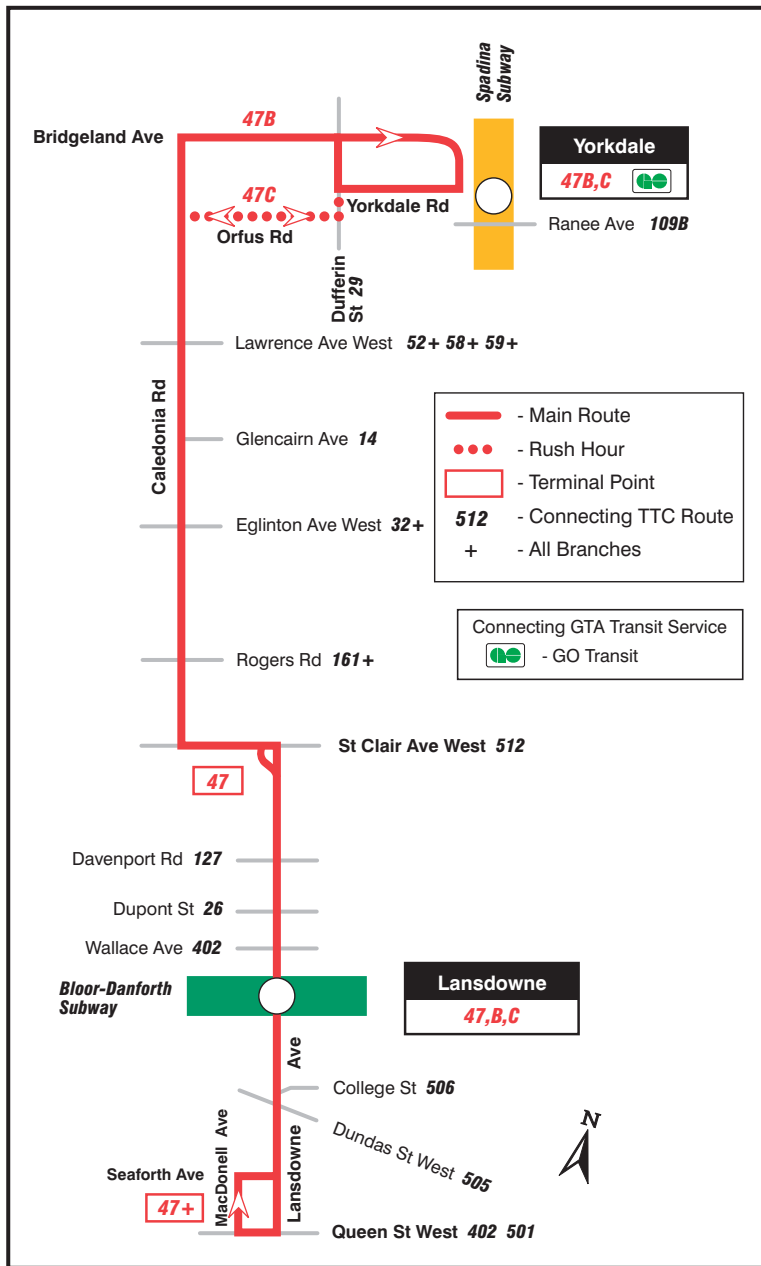

# Route on Diversion

## 47 Lansdowne

47-CE

### Temporary Route Diversion During Concert Wednesday, July 30, 2003

On Wednesday, July 30, during the concert at Downsview Park, it will be necessary to divert buses due to the large volume of people in the area away from Yorkdale Station. **After 9:00 p.m.**, buses will follow the regular routing from Queen & Lansdowne to Bridgeland & Dufferin and then divert via south on Dufferin, west on Samor, north on Dufflaw and east on Orfus, as shown below. Buses will not serve Yorkdale Station.

Need TTC Maps & Information?