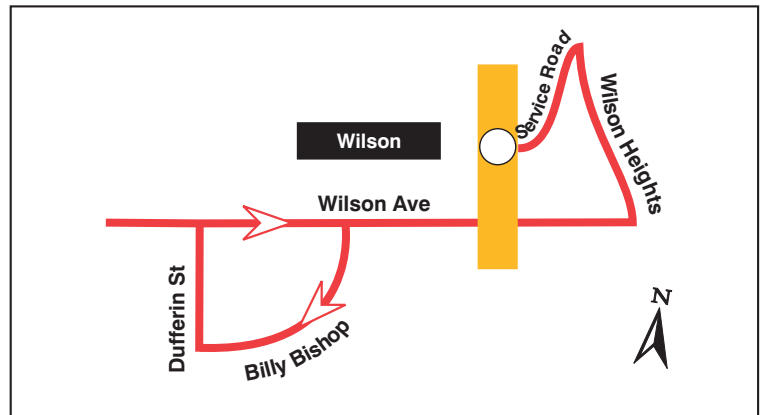

Route on Diversion

29 Dufferin

Note: Route 329 Dufferin is not an accessible route.

29-CB

Temporary Route Diversion During Concert Wednesday, July 30, 2003

On Wednesday, July 30, during the concert at Downsview Park, it will be necessary to divert buses due to the large volume of people in the area, around Wilson Station. **Before 9:00 p.m.**, buses will enter and leave Wilson Station via Wilson Heights and Station Service Road, as shown below. Westbound buses will divert via Billy Bishop and Dufferin.

After 9:00 p.m., buses will turn back south via Samor, Dufflaw and Orfus, as shown below. Buses will not serve Wilson Station.

Need TTC Maps & Information?

toronto.com
ALL YOU NEED TO KNOW ABOUT T.O.

ttc.ca
416-393-INFO