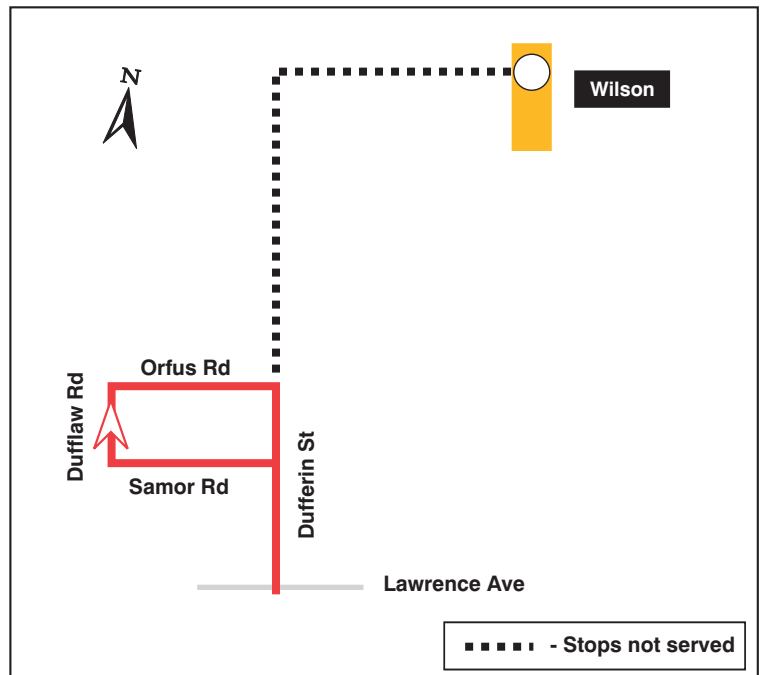

Route on Diversion

29 Dufferin

Note: Route 329 Dufferin is not an accessible route.

29-CB

Temporary Route Diversion During Concert Wednesday, July 30, 2003

On Wednesday, July 30, during the concert at Downsview Park, it will be necessary to divert buses due to the large volume of people in the area, around Wilson Station. **Before 9:00 p.m.**, buses will enter and leave Wilson Station via Wilson Heights and Station Service Road, as shown below. Westbound buses will divert via Billy Bishop and Dufferin.

After 9:00 p.m., buses will turn back south via Samor, Dufflaw and Orfus, as shown below. Buses will not serve Wilson Station.

Need TTC Maps & Information?

toronto.com
ALL YOU NEED TO KNOW ABOUT T.O.

ttc.ca
416-393-INFO