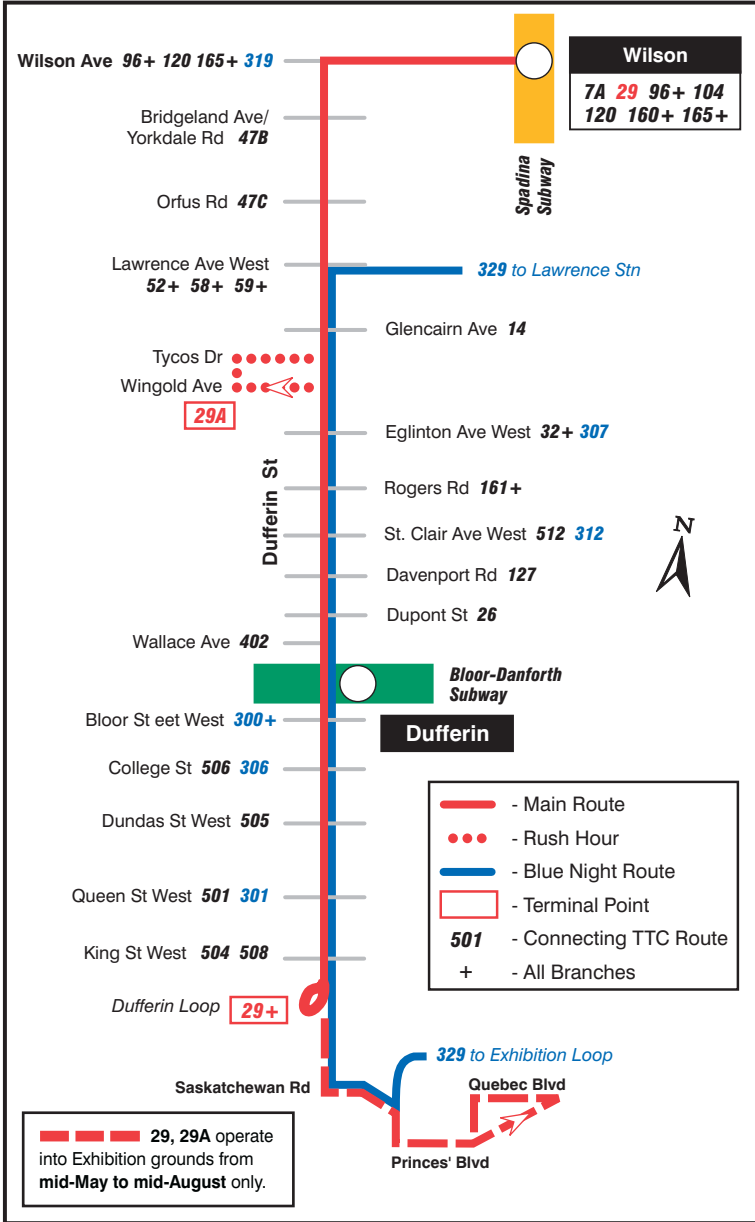

Route on Diversion

29 Dufferin

Note: Route 329 Dufferin is not an accessible route.

29-CB

Temporary Route Diversion During Concert Wednesday, July 30, 2003

On Wednesday, July 30, during the concert at Downsview Park, it will be necessary to divert buses due to the large volume of people in the area, around Wilson Station. **Before 9:00 p.m.**, buses will enter and leave Wilson Station via Wilson Heights and Station Service Road, as shown below. Westbound buses will divert via Billy Bishop and Dufferin.

After 9:00 p.m., buses will turn back south via Samor, Dufflaw and Orfus, as shown below. Buses will not serve Wilson Station.

Need TTC Maps & Information?

toronto.com
ALL YOU NEED TO KNOW ABOUT T.O.

ttc.ca
416-393-INFO