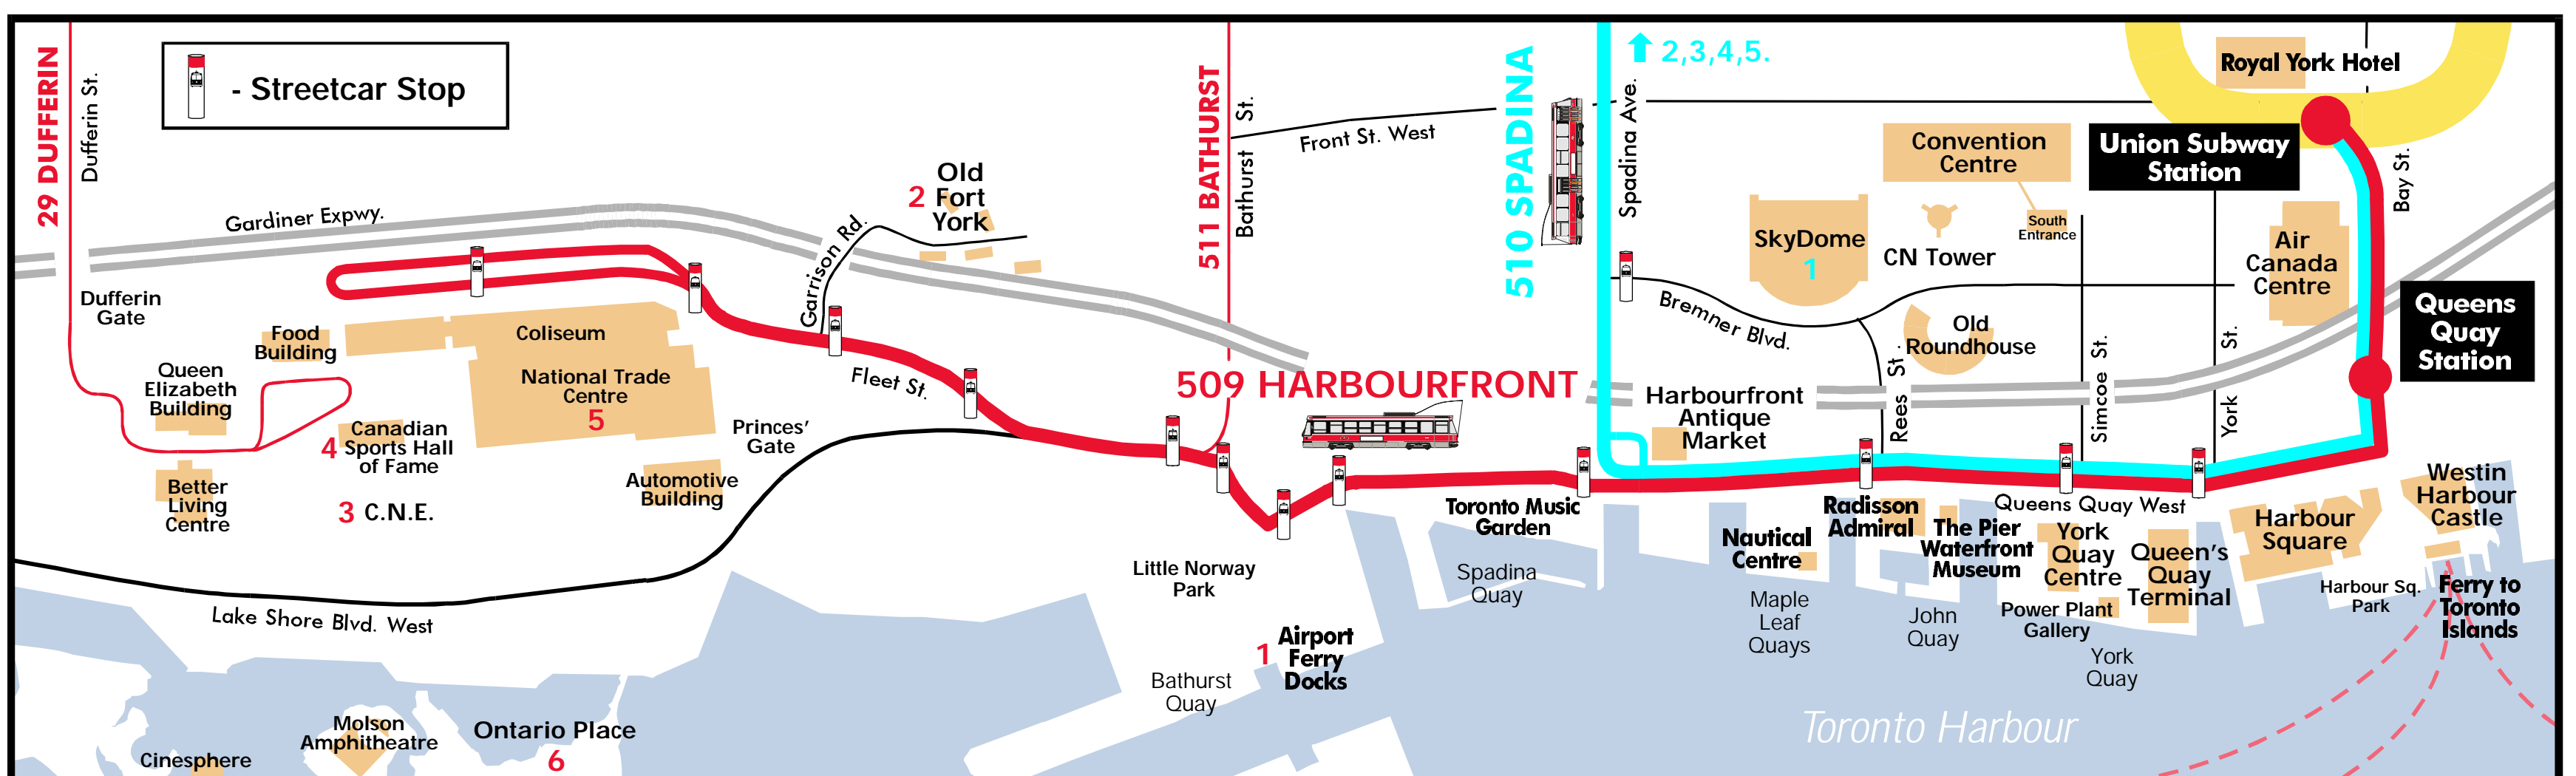

# NEW 509 STREETCAR

Effective July 23, 2000

509 Exhibition		510 Spadina Stn			
<b>Spadina Avenue</b>	<b>Rees Street</b>	<b>Simcoe Street</b>	<b>York Street</b>	<b>Queens Quay Station</b>	<b>Union Station</b>
<ul style="list-style-type: none"> <li>• Antique Market</li> <li>• Music Garden</li> </ul>	<ul style="list-style-type: none"> <li>• SkyDome</li> <li>• CN Tower</li> <li>• Nautical Centre</li> <li>• Radisson Admiral Hotel</li> </ul>	<ul style="list-style-type: none"> <li>• York Quay Centre</li> <li>• Toronto Convention Ctr</li> <li>• Power Plant Gallery</li> </ul>	<ul style="list-style-type: none"> <li>• Queen's Quay Terminal</li> <li>• Harbour Square</li> </ul>	<ul style="list-style-type: none"> <li>• Toronto Island Ferry Docks</li> <li>• Westin Harbour Castle Hotel</li> <li>• WaterPark Place</li> <li>• Toronto Star</li> </ul>	<ul style="list-style-type: none"> <li>• Yonge-University-Spadina Subway Connection</li> </ul>

**509 Exhibition ONLY:**

<b>Bathurst Street</b>	<b>Exhibition Place</b>
1. Airport Ferry Docks	3. Canadian National Exhibition
<b>Garrison Road</b>	4. Canadian Sports Hall of Fame
2. Old Fort York	5. National Trade Centre
	6. Ontario Place
	- Molson Amphitheatre

**510 Spadina Stn ONLY:**

<b>Bremner Blvd.</b>	<b>College - Bloor</b>
1. SkyDome	4. University of Toronto
<b>Queen Street</b>	<b>Bloor-Danforth Subway</b>
2. Fashion District	5. Spadina Station
<b>Dundas Street</b>	
3. Chinatown	