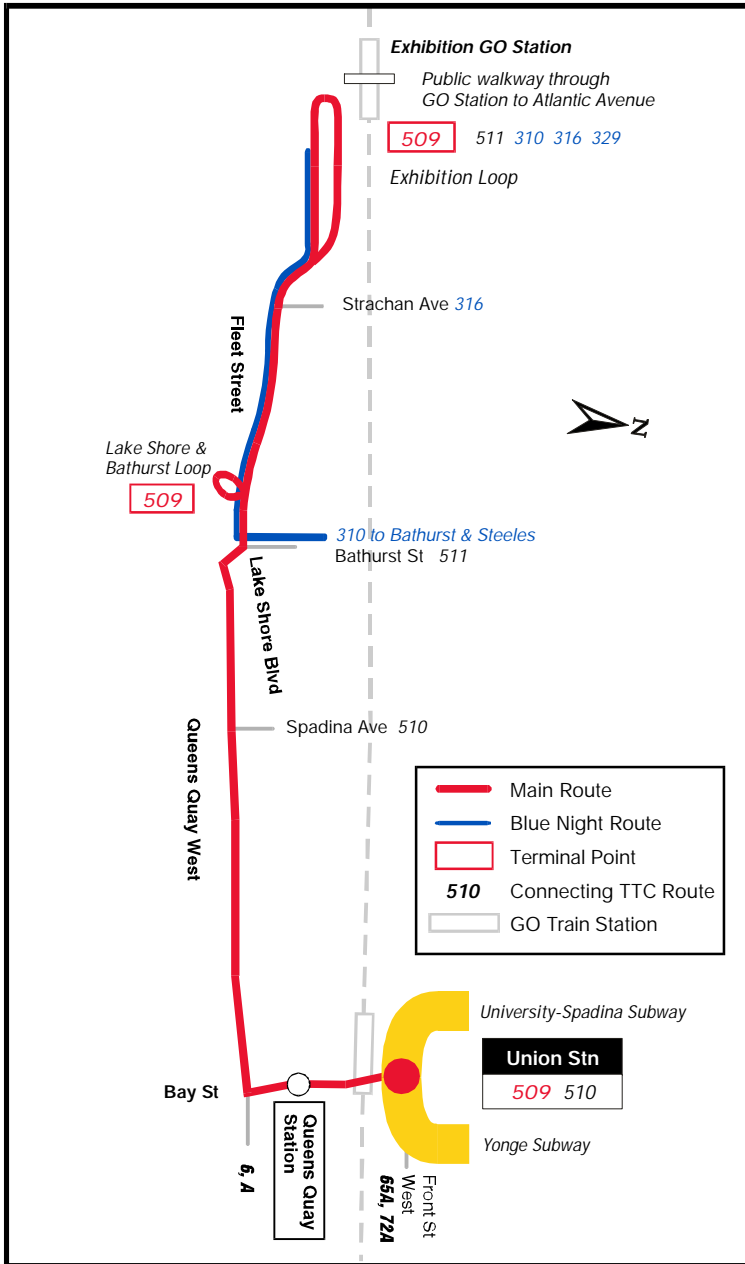

509 Harbourfront

509-471

Effective October 30, 2000

New evening service

New service is now operating during the early evenings from Monday to Saturday. Service operates every 20 min, until approximately 10:40 p.m., on the 509 (Union Stn-Exhibition) branch.

Approximate last trip times

From Union Stn to Exhibition ..... 10:00 p.m.
From Union Stn to Lake Shore & Bathurst ..... 10:40 p.m.
From Exhibition to Union Stn ..... 10:25 p.m.

Approximate evening departure times

From Union Station ..... At :00, :20, and :40 past the hour
From Exhibition ..... At :05, :25, and :45 past the hour

New Sunday and holiday service

New service will be operated during the daytime on Sundays and holidays, beginning on Sunday, November 5, 2000. Service will operate every 20 min, from approximately 8:45 a.m. to 6:00 p.m., on the 509 (Union Stn-Exhibition) branch.

Approximate first and last trip times

First from Lake Shore & Bathurst to Union Stn ..... 8:48 a.m.
First from Union Stn to Exhibition ..... 9:00 a.m.
First from Exhibition to Union Stn ..... 9:25 a.m.
Last from Union Stn to Exhibition ..... 5:40 p.m.
Last from Exhibition to Union Stn ..... 6:05 p.m.
Last from Union Stn to Lake Shore & Bathurst ..... 6:20 p.m.

Approximate departure times

From Union Station ..... At :00, :20, and :40 past the hour
From Exhibition ..... At :05, :25, and :45 past the hour

Service Summary

509 - Union Station ↔ Lake Shore & Bathurst							
	Monday-Friday		Saturday		Sunday		
☀ First Trip	Westbound	Eastbound	☀ First Trip	Westbound	Eastbound	Westbound	Eastbound
6 am-9 am	6:04 a.m.	5:50 a.m.	6 am-8 am	6:10 a.m.	6:00 a.m.	2 trips	8:48 a.m.
9 am-3 pm	every 10 min		8 am-12 noon	every 24 min		-	
3 pm-7 pm	-		12 noon-7 pm	-		-	
7 pm-10 pm	-		7 pm-10 pm	-		-	
10 pm-1 am	2 trips		10 pm-1 am	2 trips		2 trips	
🌙 Last Trip	Westbound	Eastbound	🌙 Last Trip	Westbound	Eastbound	Westbound	Eastbound
	9:02 a.m.	8:58 a.m.		8:35 a.m.	9:04 a.m.	6:20 p.m.	
	10:40 p.m.			10:40 p.m.			

509 - Union Station ↔ Exhibition							
	Monday-Friday		Saturday		Sunday		
☀ First Trip	Westbound	Eastbound	☀ First Trip	Westbound	Eastbound	Westbound	Eastbound
6 am-9 am	8:54 a.m.	9:15 a.m.	6 am-8 am	8:59 a.m.	9:16 a.m.	9:00 a.m.	9:25 a.m.
9 am-3 pm	every 20 min		8 am-12 noon	every 13 min		every 20 min	
3 pm-7 pm	every 13 min		12 noon-7 pm	every 13 min		every 20 min	
7 pm-10 pm	every 20 min		7 pm-10 pm	every 20 min		-	
10 pm-1 am	-		10 pm-1 am	-		-	
🌙 Last Trip	Westbound	Eastbound	🌙 Last Trip	Westbound	Eastbound	Westbound	Eastbound
	10:00 p.m.	10:25 p.m.		10:00 p.m.	10:25 p.m.	5:40 p.m.	6:05 p.m.

Times shown are approximate, and are a guide only.

Need TTC Maps & Information?

www.ttc.ca

416-393-INFO

This map available at:

1. Internet: www.ttc.ca, click Service, select your route.
2. Faxback: Call 416-393-4636, Press 1, enter your route number.
3. Infopost: At major bus & streetcar stops and transfer points.

How to TTC to where you're going?

Call 416-393-4636. Operator assistance (8:00 a.m. - 5:00 p.m.); recorded and fax information 24 hours, seven days a week.

Request Stop Program