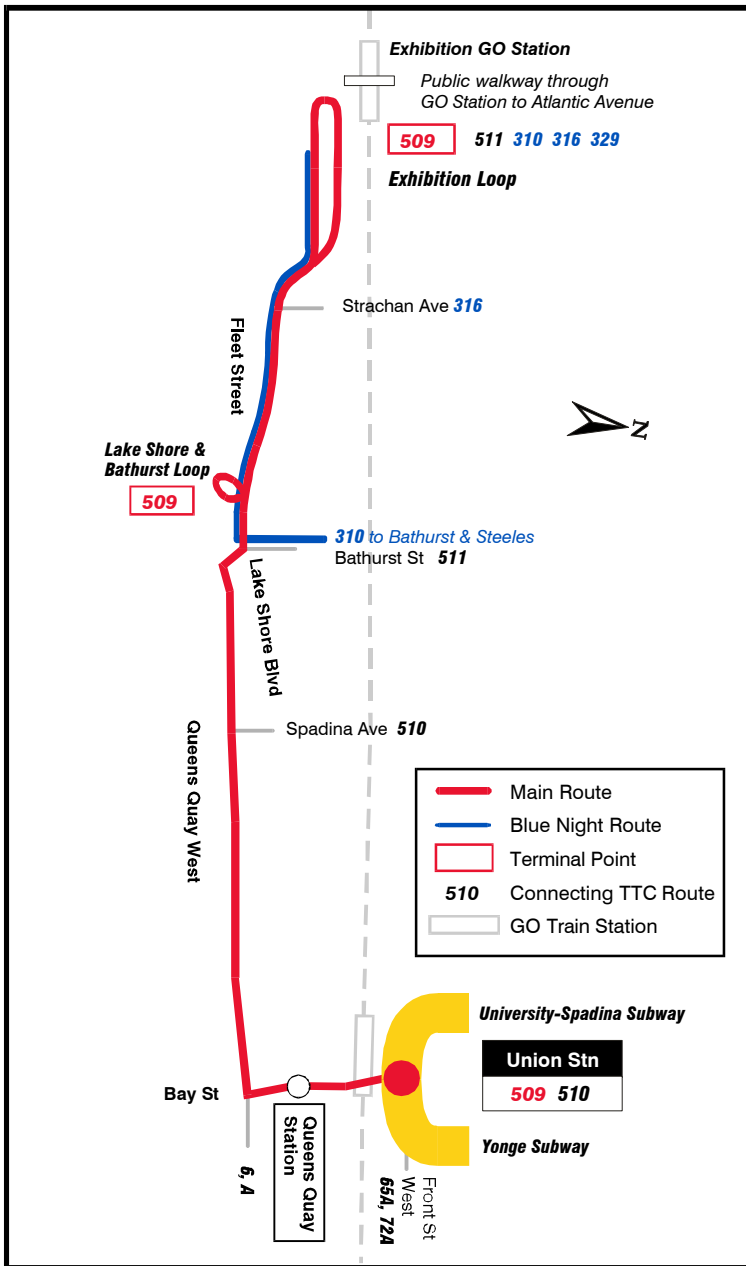

# 509 Harbourfront

509-YH

### Approximate last trip times

From Union Stn to Exhibition .....10:00 p.m.  
 From Union Stn to Lake Shore & Bathurst.....10:40 p.m.  
 From Exhibition to Union Stn .....10:25 p.m.

### Approximate first and last trip times

First from Lake Shore & Bathurst to Union Stn.....8:48 a.m.  
 First from Union Stn to Exhibition .....9:00 a.m.  
 First from Exhibition to Union Stn .....9:25 a.m.  
 Last from Union Stn to Exhibition.....5:40 p.m.  
 Last from Exhibition to Union Stn.....6:05 p.m.  
 Last from Union Stn to Lake Shore & Bathurst.....6:20 p.m.

509 - Union Station ↔ Exhibition					
	Monday-Friday		Saturday		Sunday
<b>First Trip</b>	Westbound 8:54 a.m.	Eastbound 9:15 a.m.	<b>First Trip</b>	Westbound 8:59 a.m.	Eastbound 9:16 a.m.
6 am-9 am			6 am-8 am		
9 am-3 pm	every 20 min		8 am-12 noon	every 13 min	
3 pm-7 pm	every 13 min		12 noon-7 pm	every 13 min	
7 pm-10 pm	every 20 min		7 pm-10 pm	every 20 min	
10 pm-1 am			10 pm-1 am		
<b>Last Trip</b>	Westbound 10:00 p.m.	Eastbound 10:25 p.m.	<b>Last Trip</b>	Westbound 10:00 p.m.	Eastbound 10:25 p.m.
				Westbound 5:40 p.m.	Eastbound 6:05 p.m.