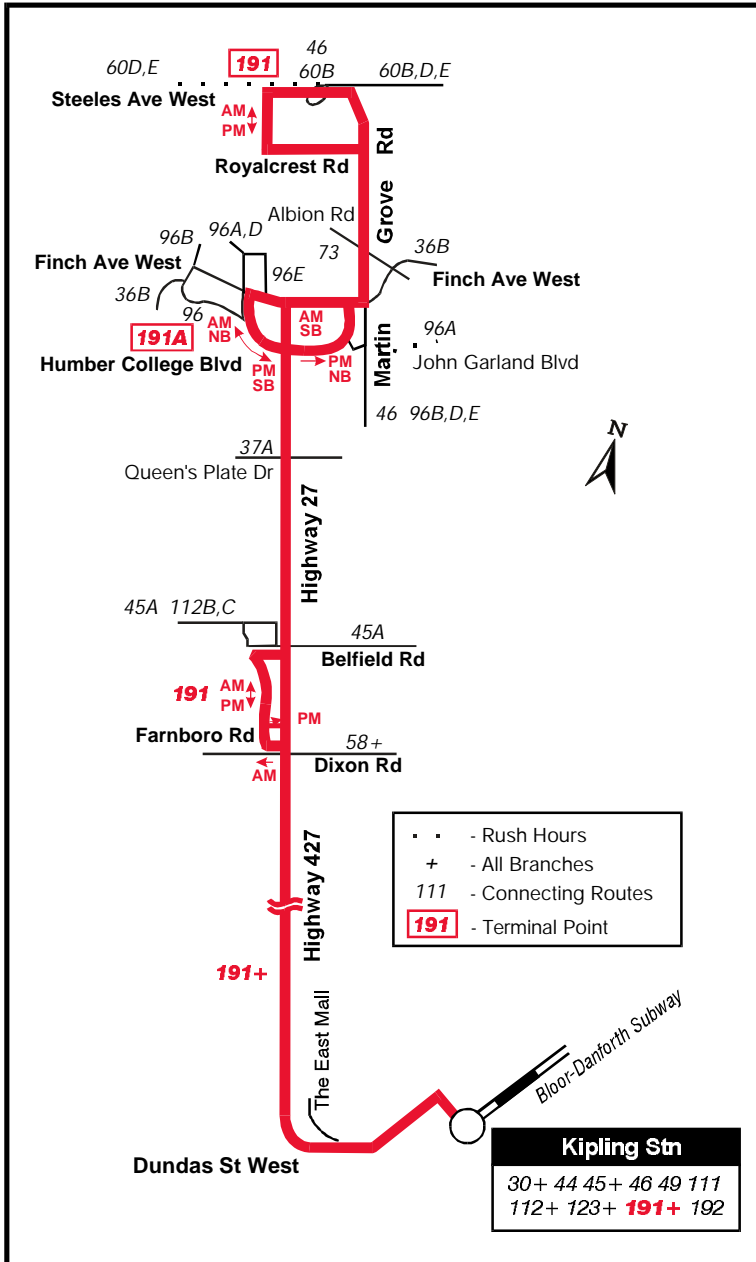

# 191 Hwy 27 Express

### Schedule change - Seasonal hours of service change

Several trips on the 191A Highway 27 Express (Humber College – Kipling Stn) branch will be removed for the summer, as the classes at Humber College end in early May. These trips will be cancelled:

Northbound trips from Kipling Station at 9:48, 10:00, 10:12, 10:25, 10:45 a.m., 2:15 and 2:37 p.m.

Southbound trips from Humber College at 9:21, 9:33, 9:45, 10:05, 10:26 a.m., 1:46 and 2:08 p.m. (time at Martin Grove)

## Service Summary

- 191 ⇌ Steeles – Kipling Stn
- 191A ⇌ Humber College – Kipling Stn

**Route 191 HIGHWAY 27 EXPRESS** service operates on a weekday rush hour only from approximately 5:31 a.m. to 8:51 a.m. and 3:01 p.m. till 6:57 p.m. every 12 – 15 minutes .